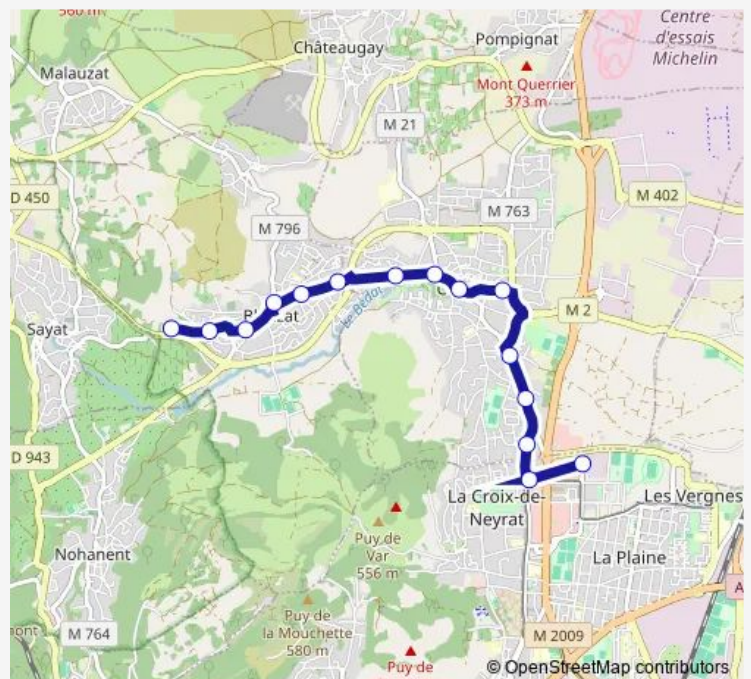

Friday —

Saturday —

Sunday 07:28-13:29

Route info

Direction: Champratel

Stops: 14

Trip Duration: 0 hour 16 min

Direction

Champratel — Blanzat Puy de l'Orme

15 stops

[Open route schedule](#)

Champratel

Neyrat

Debussy

Champcros

Coutils