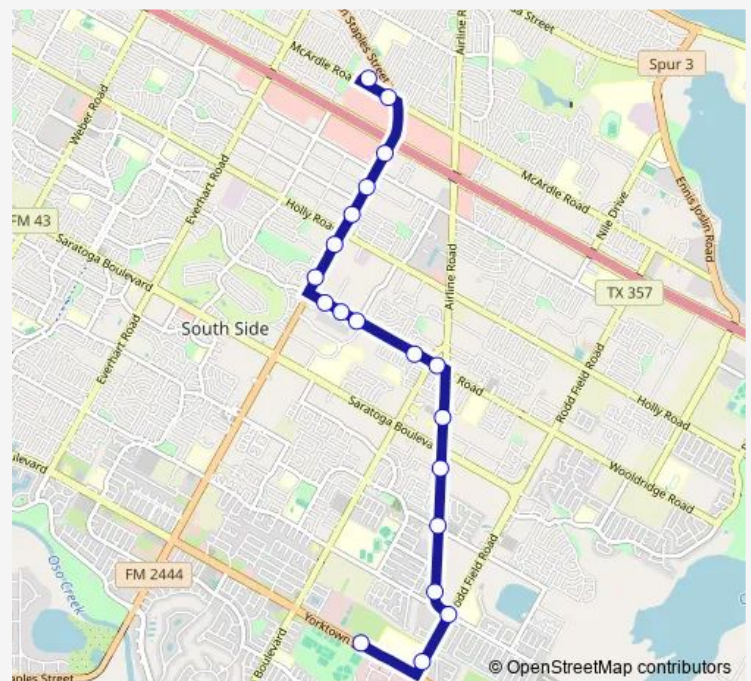

Yorktown@Del Mar Oso

Route schedule

Southside Station Bay G — Yorktown@Del Mar Oso

Monday 07:15-18:15

Tuesday 07:15-18:15

Wednesday 07:15-18:15

Thursday 07:15-18:15

Friday 07:15-18:15

Saturday 09:15-16:15

Sunday —

Route info

Direction: Southside Station Bay G

Stops: 19

Trip Duration: 0 hour 25 min

24 — Airline/Yorktown Connector

Direction

Yorktown@Del Mar Oso — Southside Station Bay G

17 stops

[Open route schedule](#)

Yorktown@Del Mar Oso

243-Yorktown @ Cimarron

244-Yorktown @ Annemasse

245-Yorktown @ Staples

252-Staples @ Henderson

Wednesday 07:45-18:45

Thursday 07:45-18:45

Friday 07:45-18:45

Saturday 09:45-16:45

Sunday —

Route info

Direction: Yorktown@Del Mar Oso

Stops: 17