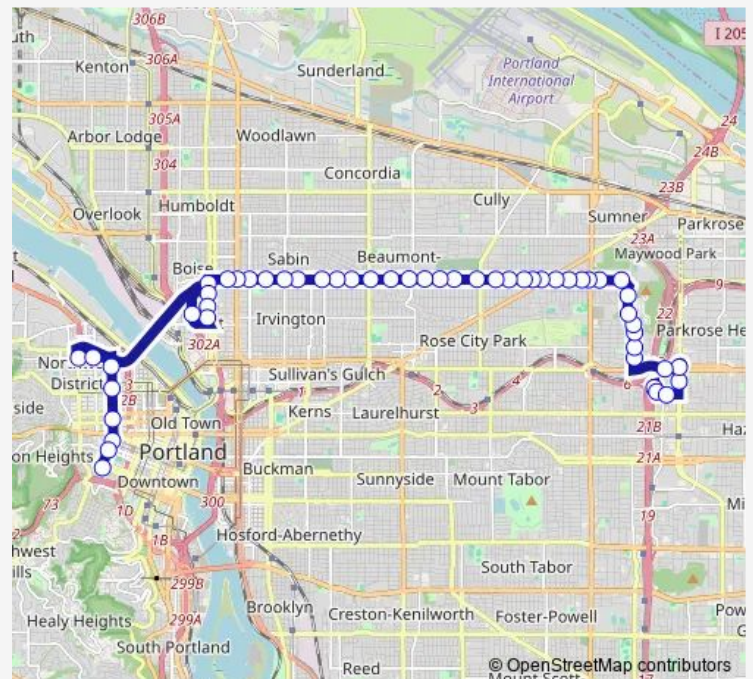

NE Fremont & 71st

NE Fremont & 69th

NE Fremont & 67th

Route schedule

Gateway TC (drop off only stop) — SW Columbia & 18th

Monday 06:20-20:30

Tuesday 06:20-20:30

Wednesday 06:20-20:30

Thursday 06:20-20:30

Friday 06:20-20:30

Saturday 07:19-20:30

Sunday 07:19-20:30

Route info

Direction: Gateway TC (drop off only stop)

Stops: 52

Trip Duration: 0 hour 52 min

Direction

SW Columbia & 16th — Gateway TC (drop off only stop)

52 stops

[Open route schedule](#)

SW Columbia & 16th

SW Jefferson & 16th

SW 18th & Morrison

NW 18th & Flanders

Tuesday 06:22-20:26

Wednesday 06:22-20:26

Thursday 06:22-20:26

Friday 06:22-20:26

Saturday 07:22-20:26

Sunday 07:22-20:26

Route info

Direction: SW Columbia & 16th