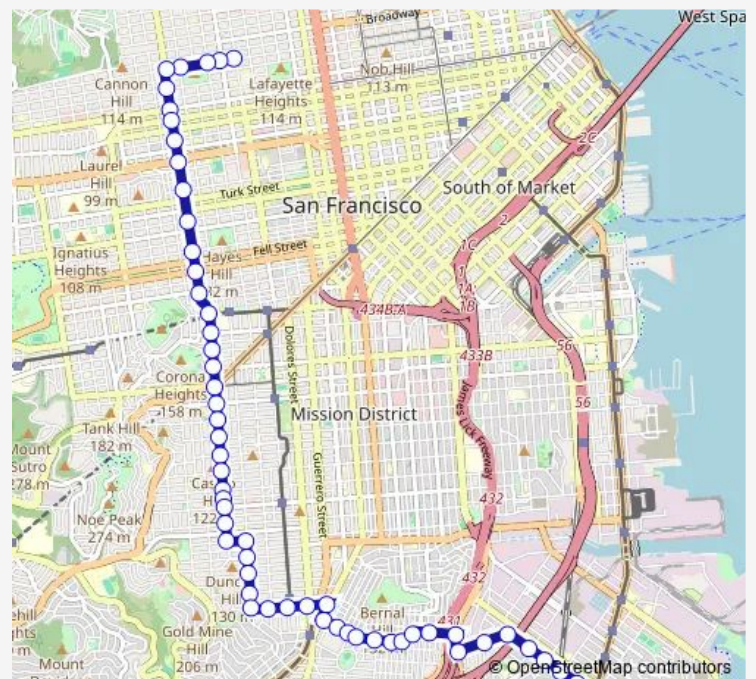

### Route info

Direction: 3rd St & Palou Ave

Stops: 59

Trip Duration: 0 hour 54 min

24 — Divisadero

30th St & Dolores St

30th St & Church St

30th St & Sanchez St