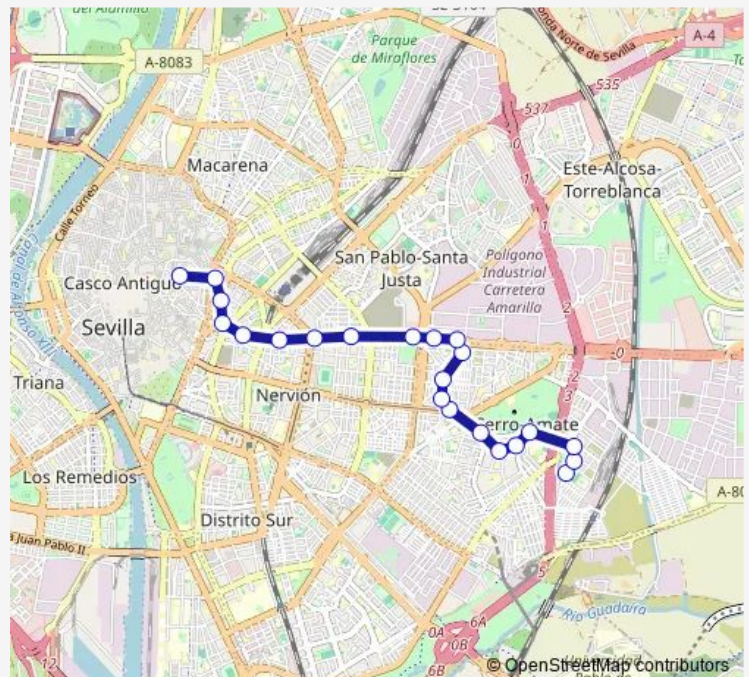

Thursday 06:00-23:27

Friday 06:00-23:27

Saturday 06:00-23:29

Sunday 07:00-23:29

Route info

Direction: Plaza Ponce de León

Stops: 23

Trip Duration: 0 hour 33 min

■ 24 — Ponce de León - Juan Xxiii - Palmete

BusMaps

Estrecho de Magallanes

Puebla del Rio (Las Navas)

Direction

Puebla del Rio (Las Navas) — Plaza Ponce de León

22 stops

[Open route schedule](#)