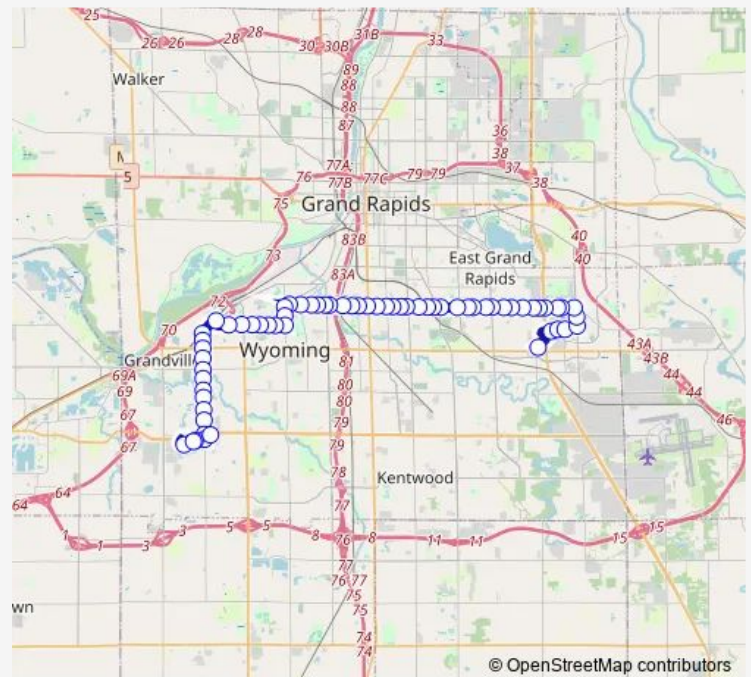

Ivanrest/30th (Nb)

Ivanrest/28th (Nb)

Ivanrest/Homewood (Nb)

Ivanrest/Chicago Dr (Nb)

Porter/Chicago (Eb)

Porter/Glenbrook (Eb)

Porter/Byron Center (Eb)

Porter/Wyoming (Eb)

### Route schedule

Target - Rivertown — Kentwood Station - Woodland

Monday 06:41-21:22

Tuesday 06:41-21:22

Wednesday 06:41-21:22

Thursday 06:41-21:22

Friday 06:41-21:22

Saturday 06:19-21:19

### Route info

Direction: Target - Rivertown

Stops: 67

Trip Duration: 0 hour 50 min

24 — Burton

Porter/Meyer (Eb)

Porter/De Laat (Eb)

Porter/Burlingame (Eb)