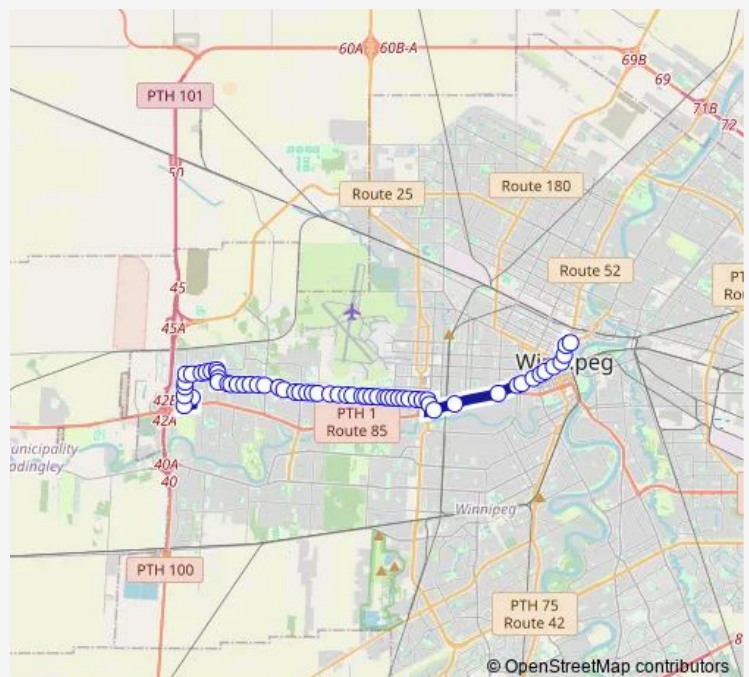

Eastbound Hamilton at Cavalier West

Eastbound Hamilton at Cavalier

Southbound Cavalier at Morgan

Southbound Cavalier at Bancroft

Southbound Cavalier at Ness

Eastbound Ness at Muriel

Eastbound Ness at Parkdale

Eastbound Ness at Vimy

Eastbound Ness at School

Eastbound Ness at Kirby

Eastbound Ness at Pebblewood

Eastbound Ness at Sturgeon

Route schedule

Eastbound Unicity at Unicity Terminal (24) — Eastbound Pacific at Martha

Monday	05:44-01:05 ⁺¹
Tuesday	05:44-01:05 ⁺¹
Wednesday	05:44-01:05 ⁺¹
Thursday	05:44-01:05 ⁺¹
Friday	05:44-01:05 ⁺¹
Saturday	05:52-01:05 ⁺¹
Sunday	—

Route info

Direction: Eastbound Unicity at Unicity Terminal (24)

Stops: 59

Trip Duration: 0 hour 38 min

24 — Ness Express

Eastbound Ness at Prairie View

Eastbound Ness at Harcourt

Eastbound Ness at Wallasey

Eastbound Ness at Moray

Eastbound Ness at Braintree