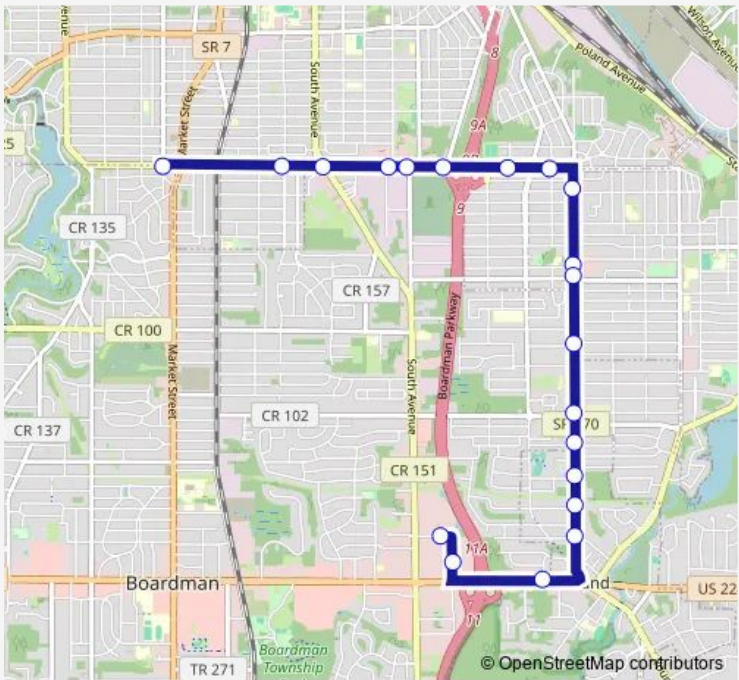

**Bus 24 24 Midlothian Blvd Crosstown**

[Go to website](#)

**Direction**  
 Hillman Way @ Midlothian Blvd — Boardman Walmart  
 20 stops  
[Open route schedule](#)

- Hillman Way @ Midlothian Blvd
- Midlothian Blvd & Rush
- E Midlothian Blvd @ South Ave
- Midlothian Blvd & Zedaker St (Flag Stop)
- E Midlothian Blvd & Lake Park Rd
- E Midlothian Blvd & Shirley Rd
- E Midlothian Blvd & Louise Ave (Flag Stop)
- E Midlothian Blvd & Irma (Flag Stop)
- Youngstown Poland Rd & Weston Ave (Flag Stop)
- Youngstown Poland Rd & Lynn Ave (Flag Stop)
- Youngstown Poland Rd @ Thalia Ave (Flag Stop)
- Youngstown Poland Rd @ Holbrook Rd (Flag Stop)
- Main St & Matthews Rd (Flag Stop)
- Main St @ Woodward Ave
- Main St & Johnston PI (Flag Stop)
- Main St & Island Dr (Flag Stop)
- Main St & Massachusetts Ave (Flag Stop)
- Rt 224 @ Pennsylvania Ave
- Marcus
- Boardman Walmart

Route schedule  
 Hillman Way @ Midlothian Blvd — Boardman Walmart

Monday	07:15-18:15
Tuesday	07:15-18:15
Wednesday	07:15-18:15
Thursday	07:15-18:15
Friday	07:15-18:15
Saturday	07:15-17:15
Sunday	—

Route info  
 Direction: Hillman Way @ Midlothian Blvd  
 Stops: 20  
 Trip Duration: 0 hour 21 min

24 — 24 Midlothian Blvd Crosstown **BusMaps**

## Direction

Boardman Walmart — Hillman Way @ Midlothian Blvd

20 stops

[Open route schedule](#)

Boardman Walmart

Rt 224@Audubon Rd

Boardman Walmart

Applewood & South Ave