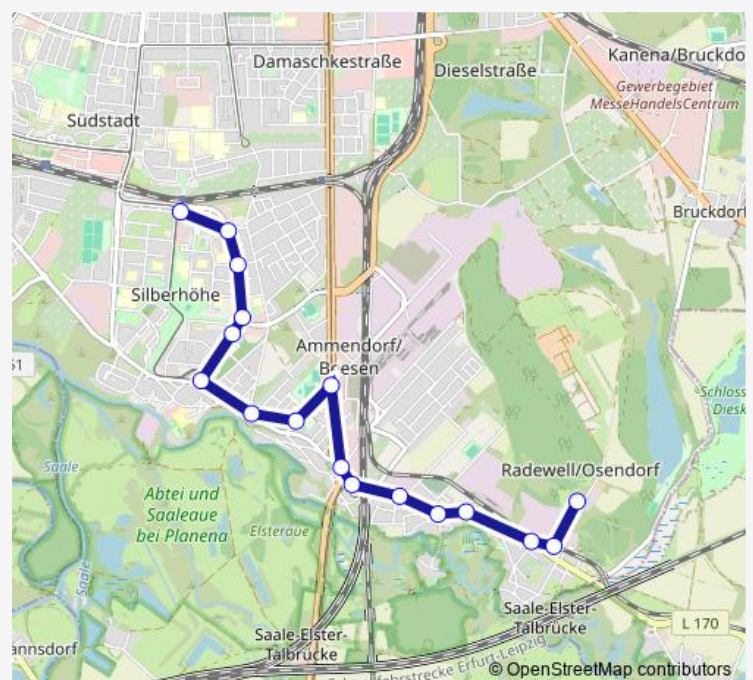

Halle (Saale), Alte Heerstr.

Halle (Saale), Beesen

Halle (Saale), Ellernstr.

Halle (Saale), Guldenstr.

Halle (Saale), Roßlauer Str.

Halle (Saale), Genthiner Str.

Halle (Saale), S-Bahnhof Silberhöhe (Tram/Bus)

Route schedule

Halle (Saale), Osendorf — Halle (Saale), S-Bahnhof Silberhöhe (Tram/Bus)

Monday 05:56-23:55

Tuesday 22:48-23:55

Wednesday 22:48-23:55

Thursday 00:35-23:55

Friday 00:35-23:55

Saturday 00:35-23:55

Sunday 00:35-23:55

Route info

Direction: Halle (Saale), Osendorf

Stops: 17

Trip Duration: 0 hour 16 min

Direction

Halle (Saale), S-Bahnhof Silberhöhe (Tram/Bus) — Halle (Saale), Osendorf

17 stops

Tuesday 00:55-23:46

Wednesday 00:55-23:46

Thursday 00:25-23:46

Friday 00:25-23:46

Saturday 00:25-23:33

Sunday 00:25-23:45

Route info

Direction: Halle (Saale), S-Bahnhof Silberhöhe (Tram/Bus)