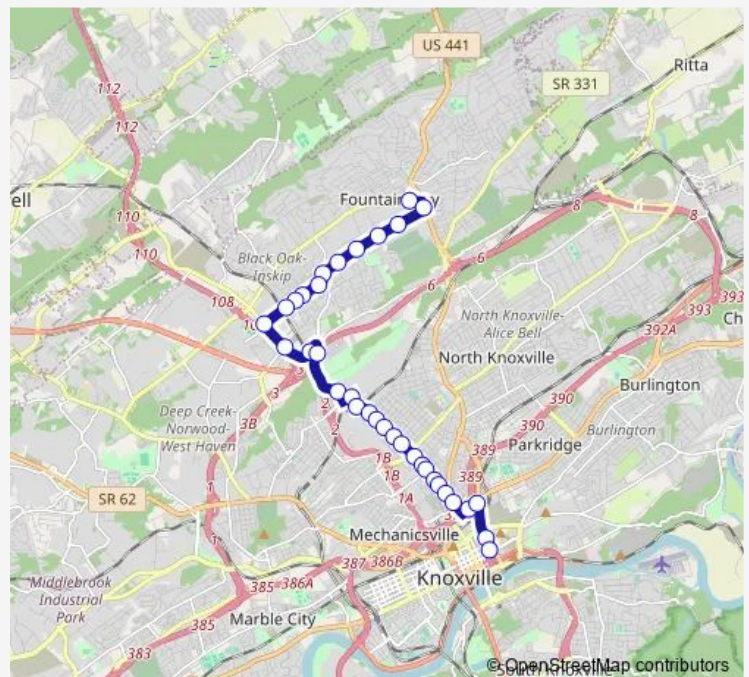

Bus 24 24 Inskip/Breda

[Go to website](#)

Direction
 Fountain City Superstop — Knoxville Station Hall of Fame
 34 stops
[Open route schedule](#)

- Fountain City Superstop
- Broadway SB @ Highland Dr
- Highland Dr WB @ Horton Rd
- Highland WB @ Mt Pleasant Rd
- Highland Dr WB @ Jenkins Rd
- Highland Dr WB @ Fieldwood Dr
- Highland at Inskip
- Inskip Dr SB @ Micro Way
- Inskip Dr WB @ Maple Rd
- Inskip Road WB @ Scheel Road
- Inskip Dr WB @ Coster Rd
- Inskip Dr WB @ Central Ave Pike
- Central Ave Pike SB @ Tillery Dr
- Central Ave Pk EB@ Coster Rd
- Bruhin at Breda
- Bruhin Rd SB @ Chickamauga Ave
- Atlantic Ave SB @ Coram St
- Coram St SB @ Central St
- Central St SB @ Morelia Ave
- Central St SB @ Springdale Ave
- Central St SB @ Quincy Ave

Route schedule

Fountain City Superstop — Knoxville Station Hall of Fame

| | |
|-----------|-------------|
| Monday | 06:10-21:05 |
| Tuesday | 06:10-21:05 |
| Wednesday | 06:10-21:05 |
| Thursday | 06:10-21:05 |
| Friday | 06:10-21:05 |
| Saturday | 08:05-21:05 |
| Sunday | — |

Route info

Direction: Fountain City Superstop
 Stops: 34
 Trip Duration: 0 hour 35 min

24 — 24 Inskip/Breda

Central St SB @ Churchwell Ave

Central St SB @ Emerald Ave

Central St SB @ Scott Ave

Central SB @ Anderson Ave Ne

Knoxville Station Hall of Fame

Direction

Knoxville Station Bay G — Fountain City Superstop

36 stops

[Open route schedule](#)

Knoxville Station Bay G

Hall of Fame Dr NB Mid-Block before Summitt Hill

Old Magnolia WB between Viaducts