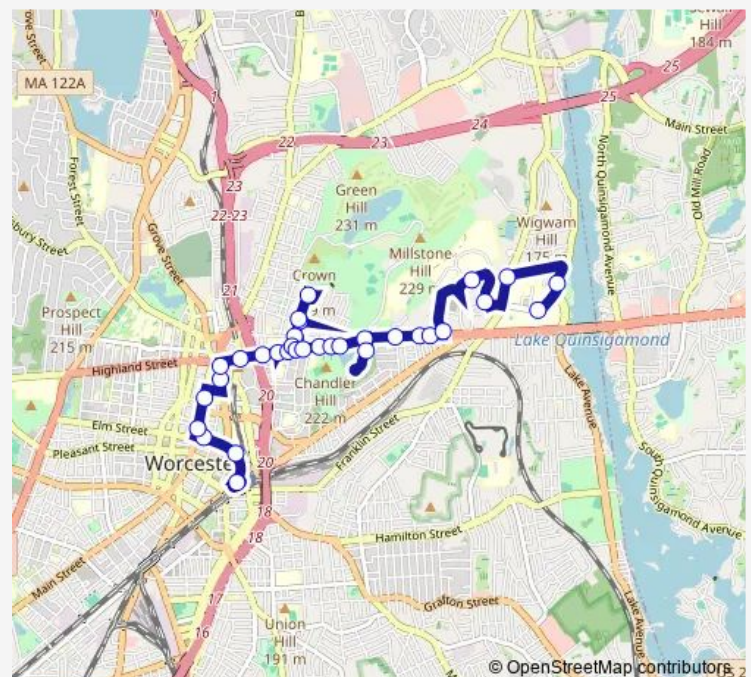

Hooper ST + Kendall St

Hooper ST + Belmont St

Belmont ST + Hooper St

Route schedule

Umass South Rd — Hub Center

Monday 06:12-21:10

Tuesday 06:12-20:27

Wednesday 06:12-20:27

Thursday 06:12-20:27

Friday 06:12-20:27

Saturday 07:10-21:10

Sunday 10:25-18:40

Route info

Direction: Umass South Rd

Stops: 29

Trip Duration: 0 hour 28 min

24 — Umass Medical Center via Belmont St.

Belmont ST + Edward St

Belmont ST + Fountain St

MAJ Taylor Blvd at Highland

MAJ Taylor Blvd at Mcp

Main ST + Sudbury St

Main ST + Maple St

Foster St + Norwich St

Direction: Hub Center

Stops: 33

Trip Duration: 0 hour 28 min

Belmont ST + Prentice St

Belmont ST + Mcrae Ct

Hospital DR + Belmont St

Worcester State Hospital

Research DR + Innovation Dr