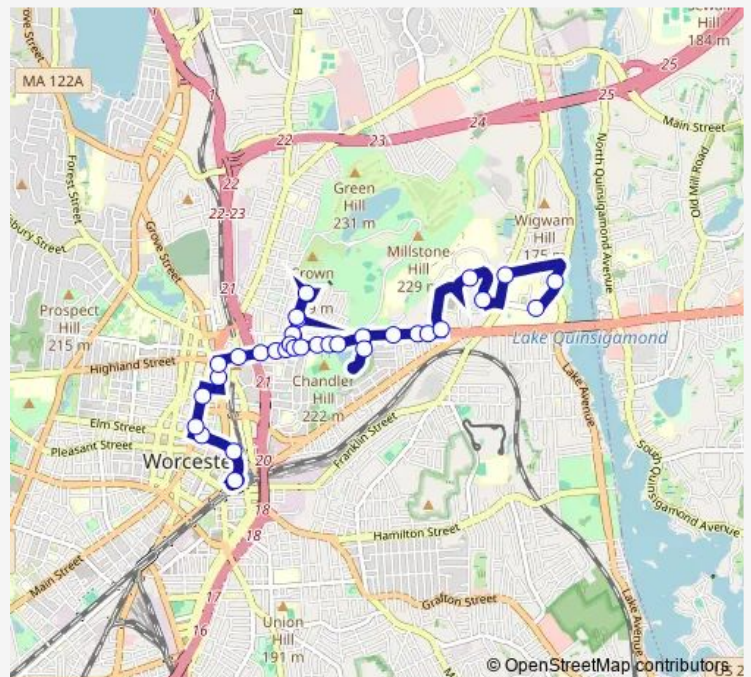

Hooper ST + Kendall St

Hooper ST + Belmont St

Belmont ST + Hooper St

Route schedule

Umass South Rd — Hub Center

Monday 06:12-21:10

Tuesday 06:12-20:27

Wednesday 06:12-20:27

Thursday 06:12-21:10

Friday 06:12-21:10

Saturday 07:10-21:10

Sunday 10:25-18:40

Route info

Direction: Umass South Rd

Stops: 29

Trip Duration: 0 hour 28 min

24 — Umass Medical Center via Belmont St.

Belmont ST + Edward St

Belmont ST + Fountain St

MAJ Taylor Blvd at Highland

MAJ Taylor Blvd at Mcp

Main ST + Sudbury St

Main ST + Maple St

Foster St + Norwich St

Hub Center

Direction

Hub Center — Umass South Rd

33 stops

[Open route schedule](#)

Hub Center

Foster St + Major Taylor Blvd

Foster ST + Waldo St