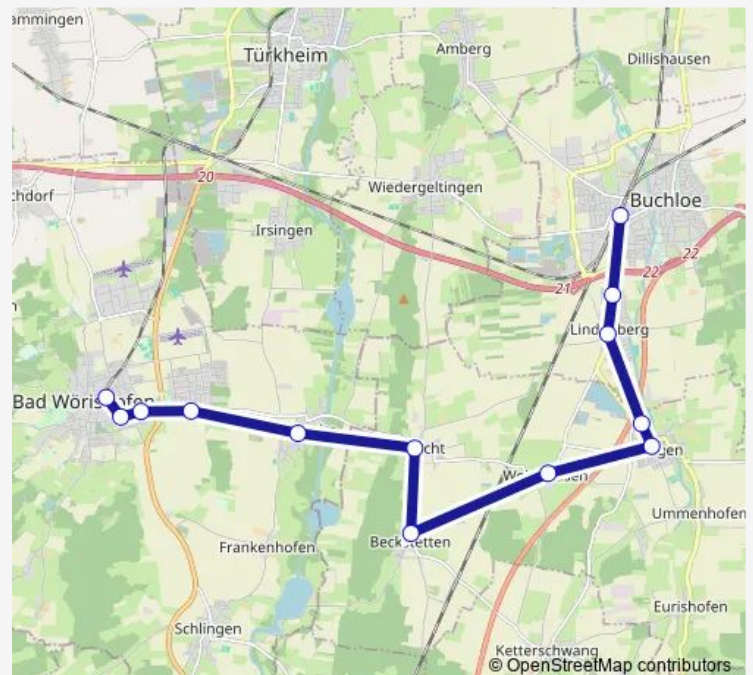

Direction

Bad Wörishofen — Buchloe

13 stops

[Open route schedule](#)

Bad Wörishofen

Bad Wörishofen, Kaufb. Str.

Bad Wörishofen, Heimstr.

Bad Wörishofen, Stockh. Str.

Buchloe

Route schedule

Bad Wörishofen — Buchloe

Monday 16:40

Tuesday 16:40

Wednesday 16:40

Thursday 16:40

Friday —

Saturday —

Sunday —

Route info

Direction: Bad Wörishofen

Stops: 13

Trip Duration: 0 hour 35 min

Direction

Mindelheim, Forum/Busbahnhof — Buchloe

16 stops

[Open route schedule](#)

Mindelheim, Forum/Busbahnhof

Mindelheim, Hermelestr./Tecks.

Mindelheim, Maristenkolleg

Mindelheim, Nebelhornstr.

Bad Wörishofen

Bad Wörishofen, Kaufb. Str.