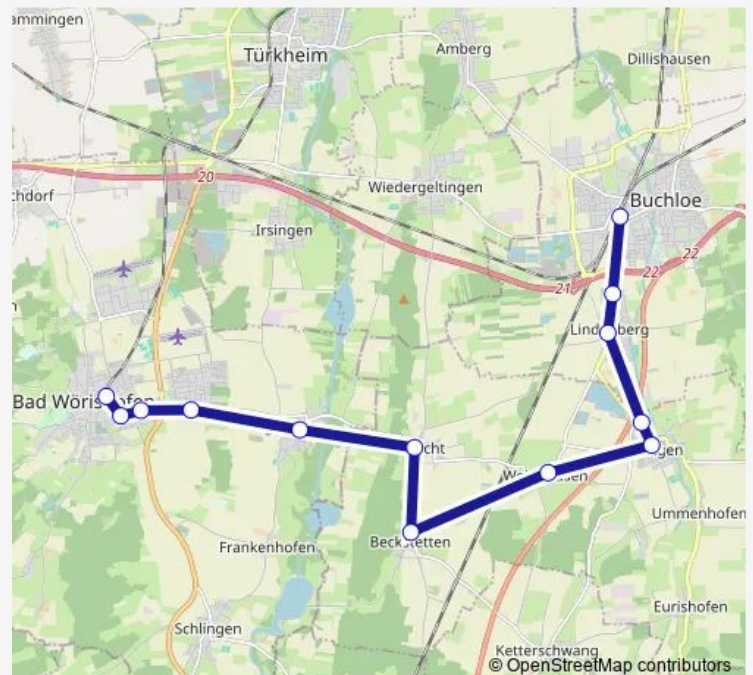

Direction

Bad Wörishofen — Buchloe

13 stops

[Open route schedule](#)

Bad Wörishofen

Bad Wörishofen, Kaufb. Str.

Bad Wörishofen, Heimstr.

Bad Wörishofen, Stockh. Str.

Buchloe

Route schedule

Bad Wörishofen — Buchloe

Monday 16:40

Tuesday 16:40

Wednesday 16:40

Thursday 16:40

Friday —

Saturday —

Sunday —

Route info

Direction: Bad Wörishofen

Stops: 13

Trip Duration: 0 hour 35 min

Direction

Mindelheim, Forum/Busbahnhof — Buchloe

16 stops

[Open route schedule](#)

Mindelheim, Forum/Busbahnhof

Mindelheim, Hermelestr./Tecks.

Mindelheim, Maristenkolleg

Mindelheim, Nebelhornstr.

Bad Wörishofen

Bad Wörishofen, Kaufb. Str.