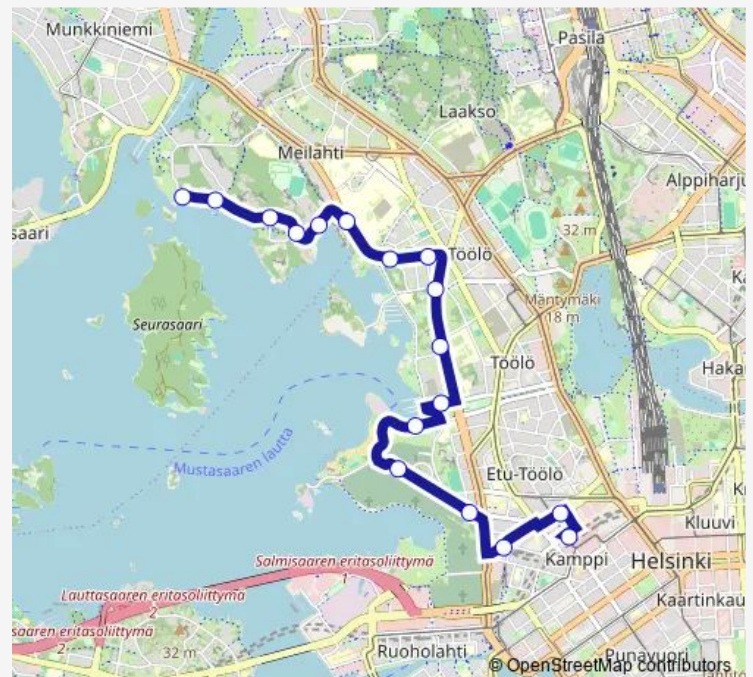

Monday 08:41-14:46

Tuesday 08:41-14:46

Wednesday 08:41-14:46

Thursday 08:41-14:46

Friday 08:41-14:46

Saturday 09:12-17:12

Sunday 09:12-17:12

Route info

Direction: Kamppi

Stops: 16

Trip Duration: 0 hour 16 min

■ 24 — Kamppi-Seurasaari

Direction

Seurasaari — Kamppi

17 stops

[Open route schedule](#)