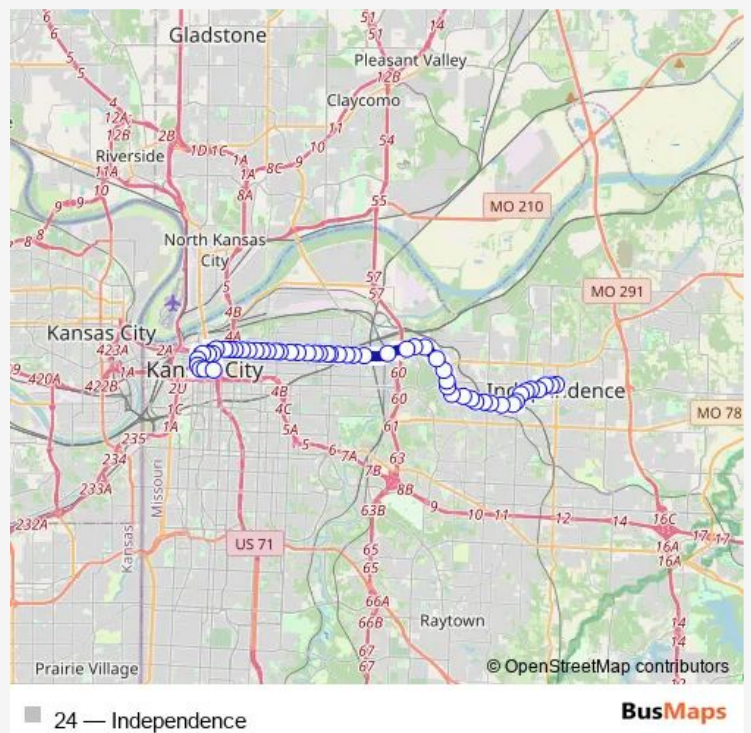

Bus 24 Independence

[Go to website](#)

Direction
 East Village - BAY A — Independence Metrocenter East-side
 52 stops
[Open route schedule](#)

- East Village - BAY A
- ON 11th Between Charlotte AND Holmes Westbound
- ON 11th AT OAK Westbound
- ON Grand AT 11th Northbound
- ON Grand AT 9TH Northbound Farside
- ON 8TH Between Grand AND Mcgee Eb
- ON 8TH Between Mcgee AND OAK Eastbound Midblock
- ON Admiral AT Cherry Eastbound
- ON Charlotte AT 6TH Northbound
- ON Independence AVE AT Campbell Eastbound
- ON Independence AVE AT Forest Eastbound
- ON Independence AVE AT Virginia Eastbound
- ON Independence AVE AT Paseo Eastbound Farside
- ON Independence AT Woodland Eastbound
- ON Independence AVE AT Garfield Eastbound
- ON Independence AVE AT Olive Eastbound
- ON Independence AT Prospect Eastbound Farside
- ON Independence AVE AT Chestnut Tfwy Eastbound
- ON Independence AVE AT Benton Eastbound
- ON Independence AVE AT Monroe Eastbound
- ON Independence AVE AT Norton Eastbound

Route schedule

East Village - BAY A — Independence Metrocenter East-side

Monday	05:00-23:00
Tuesday	05:00-23:00
Wednesday	05:00-23:00
Thursday	05:00-23:00
Friday	05:00-23:00
Saturday	05:14-22:49
Sunday	06:15-22:11

Route info

Direction: East Village - BAY A
 Stops: 52
 Trip Duration: 0 hour 44 min

ON Independence AVE AT Cypress Eastbound

ON Independence AVE AT VAN Brunt Eastbound

ON Independence AVE AT Brighton Eb

ON Independence AVE AT Colorado Eastbound

Thursday 04:19-22:18

Friday 04:19-22:18

Saturday 05:18-23:18

Sunday 05:46-22:41

Route info

Direction: Independence Metrocenter Eastside

Stops: 54

Trip Duration: 0 hour 46 min