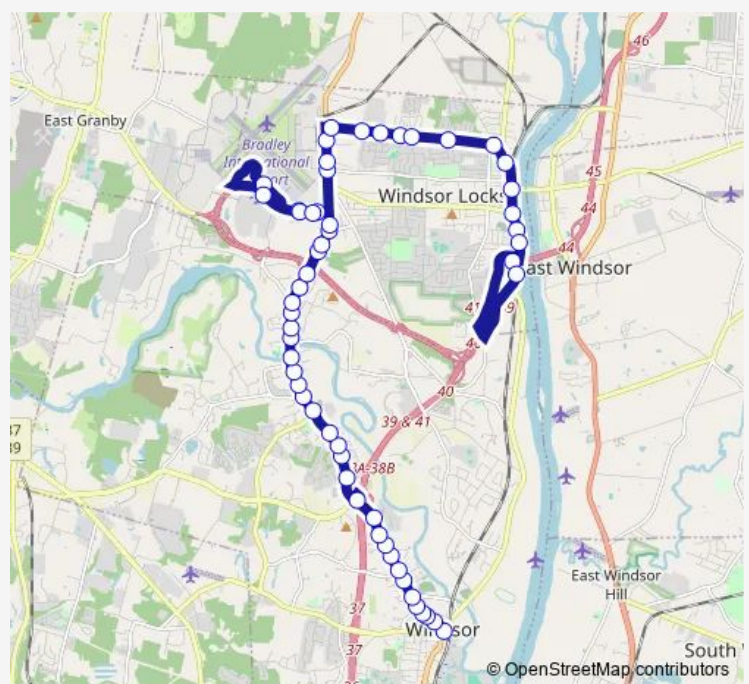

Poquonock Ave @ Marshall Phelps Rd

Poquonock Ave @ opp Prospect Hill Rd

Poquonock Ave @ River Bend Ln

Poquonock Ave @ Stacy Dr

Route schedule

Central St @ Broad St — S Main St @ Windsor Locks RR Stn

Monday 05:35-23:05

Tuesday 05:35-23:05

Wednesday 05:35-23:05

Thursday 05:35-23:05

Friday 05:35-23:05

Saturday —

Sunday —

Route info

Direction: Central St @ Broad St

Stops: 55

Trip Duration: 0 hour 38 min

24 — Windsor/Windsor Locks

Poquonock Ave @ Tunxis St

Poquonock Ave @ opp Niles Rd

Poquonock Ave @ Oxcart Dr

Poquonock Ave @ 1864 Poquonock Ave

Poquonock Ave @ Rainbow Rd

Direction: S Main St @ Windsor Locks RR Stn

Stops: 55

Trip Duration: 0 hour 35 min

Ella Grasso Tpke @ Laquinta Inn

Ella Grasso Tpke @ Double Tree

Poquonock Ave @ High St

Poquonock Ave @ opp Meakin Dr

Poquonock Ave @ Rainbow Rd