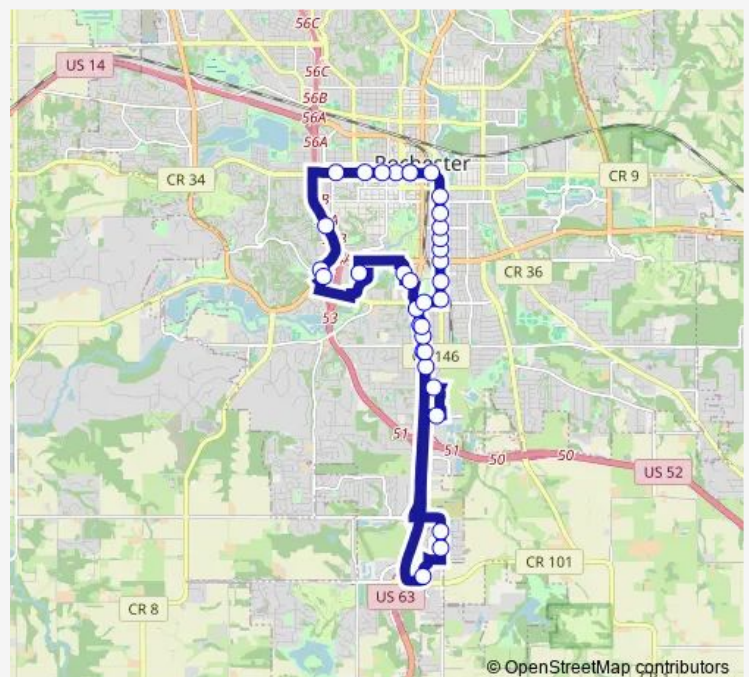

Bdwy AVE S AND 18 ST Sw

Bdwy AVE S AND 21 ST Sw

ST Brdgt RD AND Maine AVE Se

ST Brdgt RD AND Garden CT Se

Maine AVE SE AT Target South

28 ST SE AND E OF Bdwy AVE S

25 ST SE AT Walmart South

Bdwy AVE S AND 3 AVE Se

Saturday 09:15-18:15

Sunday 09:15-18:15

Route info

Direction: Downtown Transit CTR C

Stops: 34

Trip Duration: 0 hour 51 min

Bdwy AVE S AND 19 ST Se

Bdwy AVE S AND 18 ST Se

3 AVE SE AND 5 ST Se

2 ST SE AT Roch PUB Library

Downtown Transit CTR E

Direction

Downtown Transit CTR C — Downtown Transit CTR C

34 stops

[Open route schedule](#)

Downtown Transit CTR C

Sunday 07:15-17:15

Route info

Direction: Downtown Transit CTR C

Stops: 34

Trip Duration: 0 hour 51 min

3 AVE SE AND 14 ST Se

3 AVE SE AND 12 ST Se

3 AVE SE AND 11 ST Se