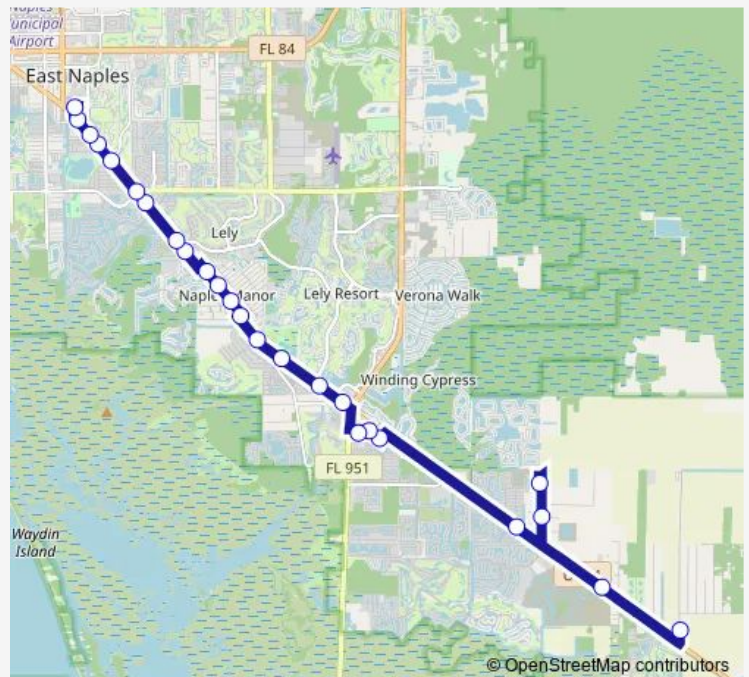

Bus 24 Us 41 East - Charlee Estates

[Go to website](#)

Direction

undefined — undefined

0 stops

[Open route schedule](#)

Route schedule

undefined — undefined

Monday	09:21-19:14
Tuesday	09:21-19:14
Wednesday	09:21-19:14
Thursday	09:21-19:14
Friday	09:21-19:14
Saturday	19:14
Sunday	16:39

Route info

Direction:

Stops: 0

Trip Duration: – min

Direction

Sunnygrove Ave — Govt Center

25 stops

[Open route schedule](#)

Sunnygrove Ave

US 41

James Rd

Emperor Ln

Joseph Ct

Trail Ridge Rd

Saturday 06:00-18:20

Sunday 08:30-15:20

Route info

Direction: Govt Center

Stops: 28

Trip Duration: 0 hour 35 min

Apalachee St

Sandpiper Dr