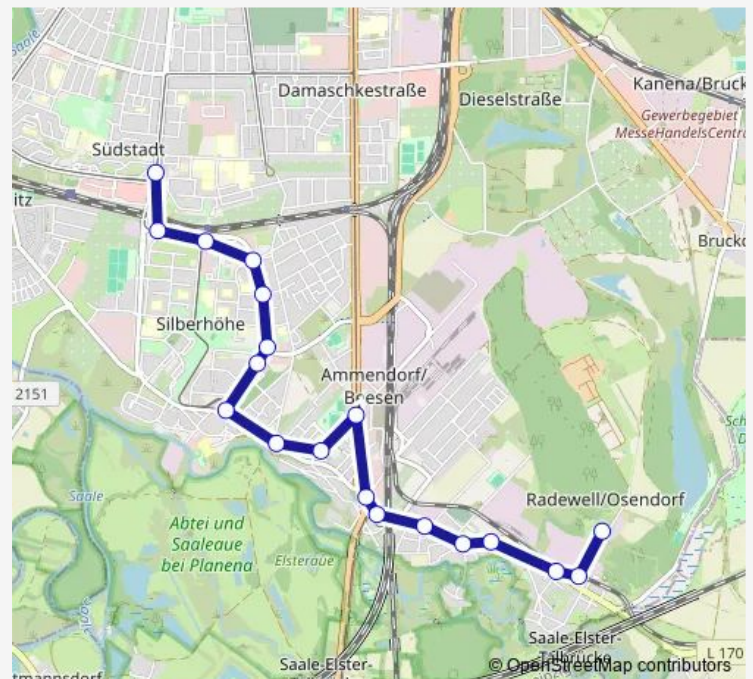

Halle (Saale), Südstadt

### Route schedule

Halle (Saale), Osendorf — Halle (Saale), Südstadt

Monday 03:59-22:09

Tuesday 03:59-22:09

Wednesday 03:59-22:09

Thursday 03:59-22:09

Friday 03:59-22:09

Saturday 04:44-20:47

### Route info

Direction: Halle (Saale), Osendorf

Stops: 19

Trip Duration: 0 hour 25 min

■ 24 — Bus 24

## Route info

Direction: Halle (Saale), Südstadt

Stops: 19

Trip Duration: 0 hour 23 min