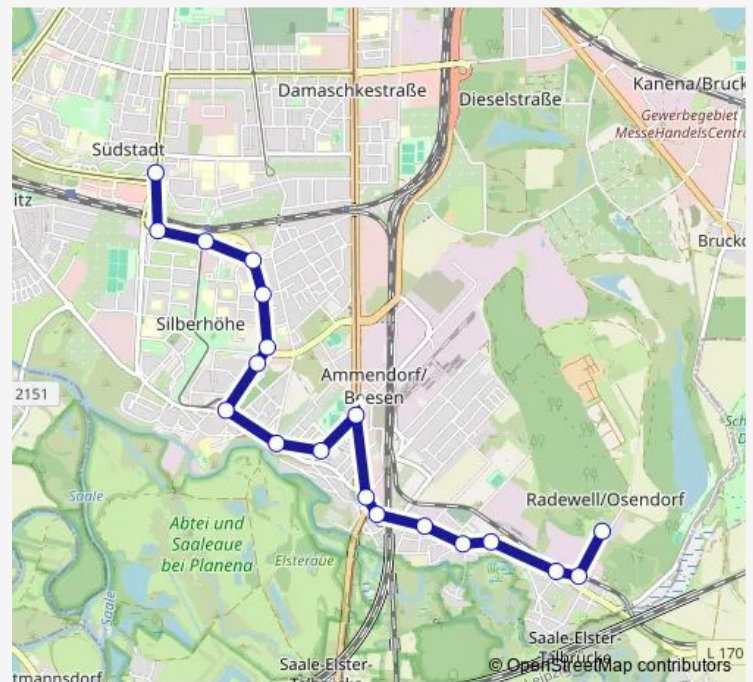

Halle (Saale), Südstadt

### Route schedule

Halle (Saale), Osendorf — Halle (Saale), Südstadt

Monday 03:59-22:09

Tuesday 03:59-22:09

Wednesday 03:59-22:09

Thursday 03:59-22:09

Friday 03:59-22:09

Saturday 04:44-20:47

### Route info

Direction: Halle (Saale), Osendorf

Stops: 19

Trip Duration: 0 hour 21 min

■ 24 — Bus 24

## Route info

Direction: Halle (Saale), Südstadt

Stops: 19

Trip Duration: 0 hour 23 min