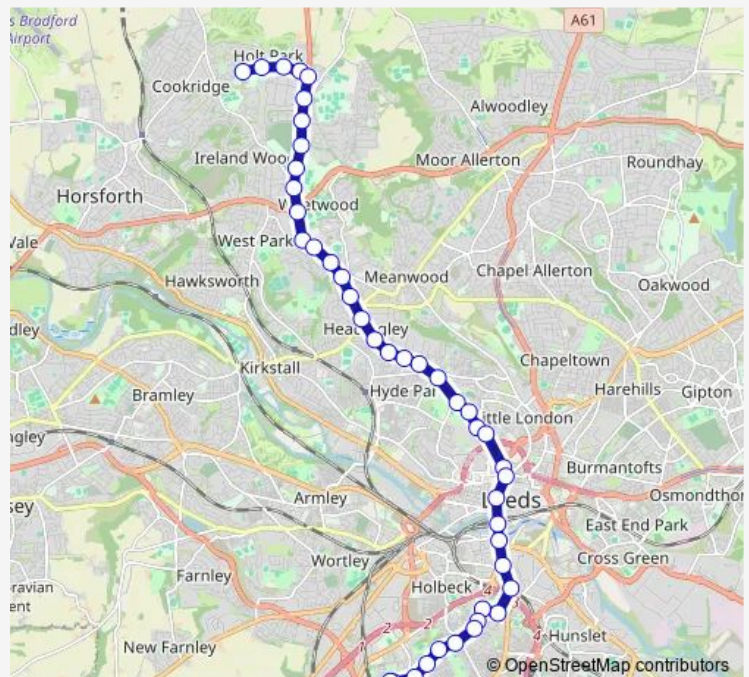

### Route schedule

Beeston Terminus — Holt Park Centre B

Monday 00:12-23:28

Tuesday 00:12-23:28

Wednesday 00:12-23:28

Thursday 00:12-23:28

Friday 00:12-23:28

Saturday 00:12-23:41

### Route info

Direction: Beeston Terminus

Stops: 45

Trip Duration: 0 hour 55 min

24 — Beeston - Holt Park

Hyde Prk Corner

Cumberland Road

North Grange Road

## Route info

Direction: Holt Park Centre A

Stops: 43

Trip Duration: 0 hour 45 min

Blackman Lane

Merrion C

Headrow M

City Square G