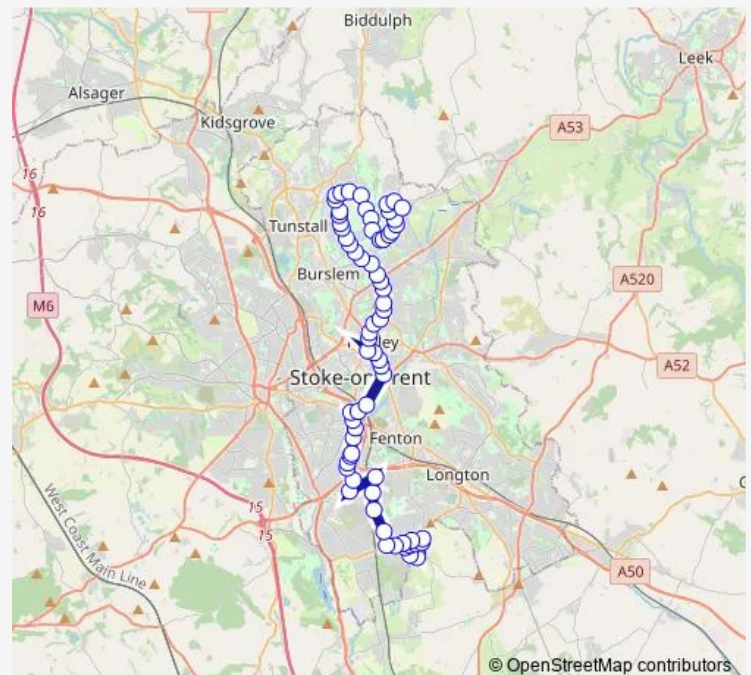

Abbots Road

Woodhead Road

Crematorium Gates

Route schedule

D & G bus depot — Bellringer Road

Monday —

Tuesday —

Wednesday —

Thursday —

Friday —

Saturday —

Sunday 04:31

Route info

Direction: D & G bus depot

Stops: 97

Trip Duration: 1 hour 20 min