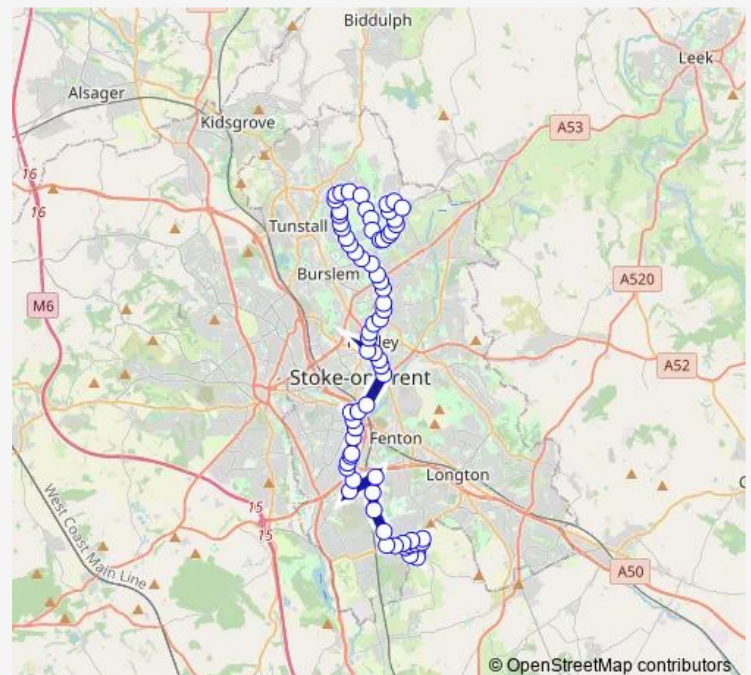

### Route schedule

D & G bus depot — Bellringer Road

Monday —

Tuesday —

Wednesday —

Thursday —

Friday —

Saturday —

### Route info

Direction: D & G bus depot

Stops: 97

Trip Duration: 1 hour 20 min

24 — Bentilee - Norton - Hanley - Stoke - Newstead

Barratt Gardens

primary school

Milton Parish Church