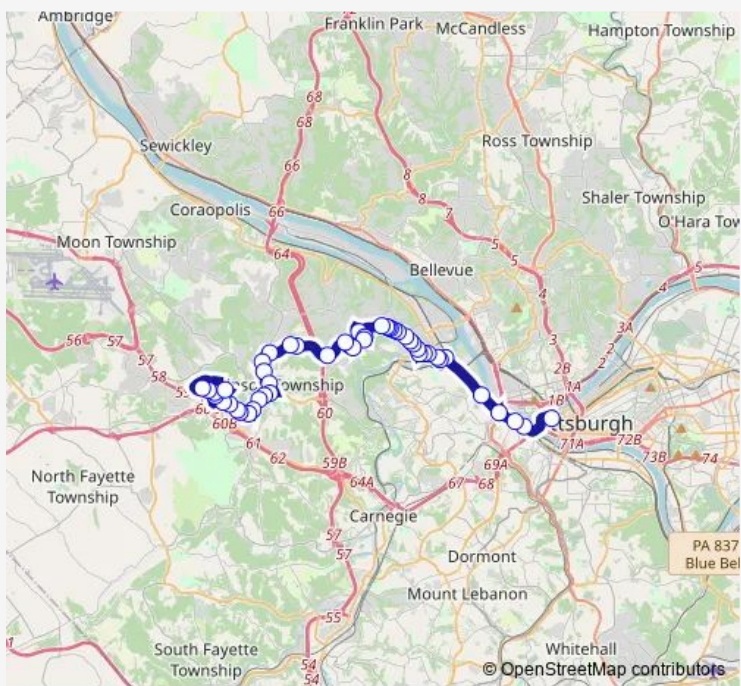

Bus 24 West Park

[Go to website](#)

Direction
 Stanwix ST + Penn Fs — Mall AT Robinson + Entrance K
 48 stops
[Open route schedule](#)

- Stanwix ST + Penn Fs
- W Carson ST + Duquesne Incline
- W Carson ST + Gateway View Plaza
- W Carson ST + West END Bridge Steps (Underpass)
- W CARSON + BUSWAY RAMP FS
- Stanhope ST + W Carson Fs
- Stanhope ST + Chartiers
- Chartiers AVE + Mckees Rocks Plaza Ns
- CHARTIERS AVE AT ISLAND AVE FS (STEPS)
- Chartiers AVE + Margaret
- Chartiers AVE + Broadway Ave
- Broadway ST + 3rd
- Broadway ST + Wayne
- Broadway ST + Charles
- Broadway ST + Dale
- Broadway ST + 9th
- Broadway ST + 11th
- Broadway ST + 13th
- Broadway ST + 14th
- Broadway ST + 15th
- Broadway ST + Pine Hollow

Route schedule
 Stanwix ST + Penn Fs — Mall AT Robinson + Entrance K

Monday	05:45-22:15
Tuesday	05:45-22:15
Wednesday	05:45-22:15
Thursday	05:45-22:15
Friday	05:45-22:15
Saturday	07:00-23:00
Sunday	08:00-21:45

Route info
 Direction: Stanwix ST + Penn Fs
 Stops: 48
 Trip Duration: 0 hour 44 min

24 — West Park **BusMaps**

Heckel RD + Kenmawr Plaza

Heckle RD + Ohio Valley Hospital Entrance

Mckees Rocks RD + Heckle Fs

Saturday 06:15-22:13

Sunday 07:13-20:56

Route info

Direction: Mall AT Robinson + Entrance K

Stops: 53

Trip Duration: 0 hour 49 min

Heckel RD OPP Kenmawr Plaza

Heckle RD + Pine Hollow