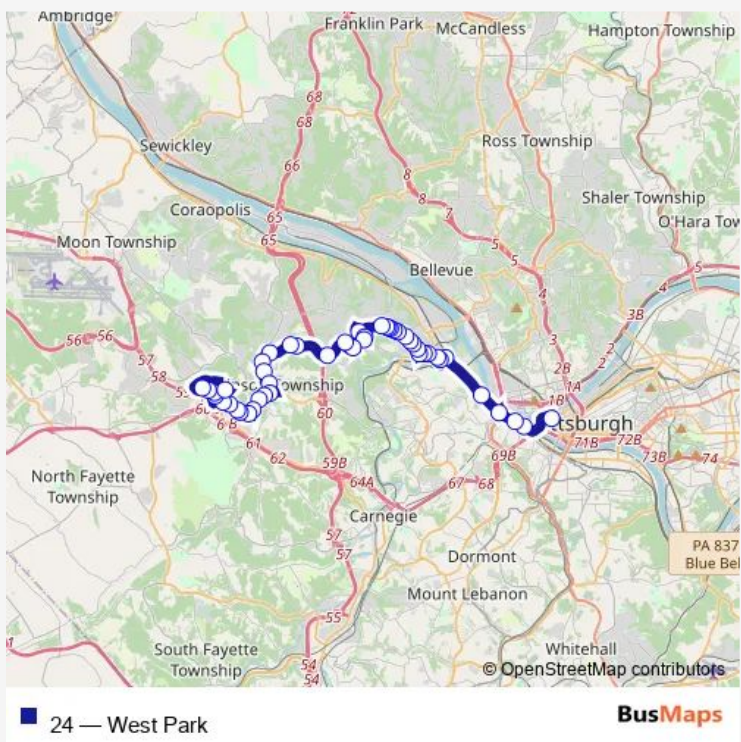

Bus 24 West Park

[Go to website](#)

Direction
 Stanwix ST + Penn Fs — Mall AT Robinson + Entrance K
 48 stops
[Open route schedule](#)

- Stanwix ST + Penn Fs
- W Carson ST + Duquesne Incline
- W Carson ST + Gateway View Plaza
- W Carson ST + West END Bridge Steps (Underpass)
- W Carson + Busway Ramp Fs
- Stanhope ST + W Carson Fs
- Stanhope ST + Chartiers
- Chartiers AVE + Mckees Rocks Plaza Ns
- Chartiers AVE AT Island AVE FS (Steps)
- Chartiers AVE + Margaret
- Chartiers AVE + Broadway Ave
- Broadway ST + 3rd
- Broadway ST + Wayne
- Broadway ST + Charles
- Broadway ST + Dale
- Broadway ST + 9th
- Broadway ST + 11th
- Broadway ST + 13th
- Broadway ST + 14th
- Broadway ST + 15th
- Broadway ST + Pine Hollow

Route info
 Direction: Stanwix ST + Penn Fs
 Stops: 48
 Trip Duration: 0 hour 42 min

Heckel RD + Kenmawr Plaza

Heckle RD + Ohio Valley Hospital Entrance

Mckees Rocks RD + Heckle Fs

Mckees Rocks RD AT Connie Park Dr

Heckle RD + Ohio Valley Hospital Entrance

Route schedule

Mall AT Robinson + Entrance K — Stanwix ST + Penn Fs

Monday 04:57-21:26

Tuesday 04:57-21:26

Wednesday 04:57-21:26

Thursday 04:57-21:26

Friday 04:57-21:26

Saturday 06:15-22:13

Sunday 07:13-20:56

Route info

Direction: Mall AT Robinson + Entrance K

Stops: 53

Trip Duration: 0 hour 49 min

Heckel RD OPP Kenmawr Plaza

Heckle RD + Pine Hollow