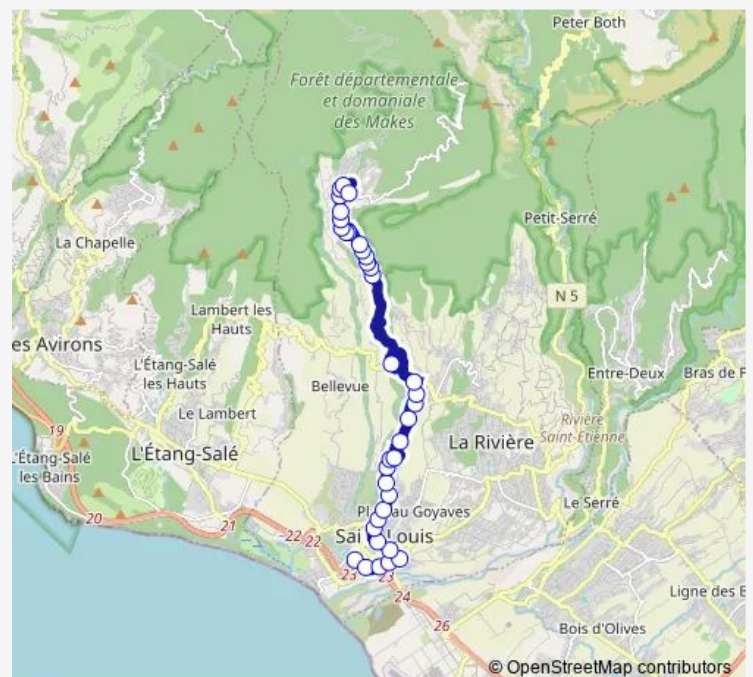

Piscine Saint Louis

Mahatma Gandhi

ZI Saint Louis

Raisins Des Mers

Etang Saint Louis

Boulevard Front De Mer

Cimetière Saint Louis

Etang Bel Air

Etang Bel Air

Route schedule

Roches Maigres — Etang Bel Air

Monday	11:40
Tuesday	11:40
Wednesday	11:40
Thursday	11:40
Friday	11:40
Saturday	11:40
Sunday	—

Route info

Direction: Roches Maigres

Stops: 21

Trip Duration: 0 hour 19 min

Direction

Etang Bel Air — Plateau Goyaves

26 stops

[Open route schedule](#)

Etang Bel Air

Cimetière Saint Louis

Boulevard Front De Mer

Etang Saint Louis

Tuesday 12:30

Wednesday 12:30

Thursday 12:30

Friday 12:30

Saturday 12:30

Sunday —

Route info

Direction: Etang Bel Air