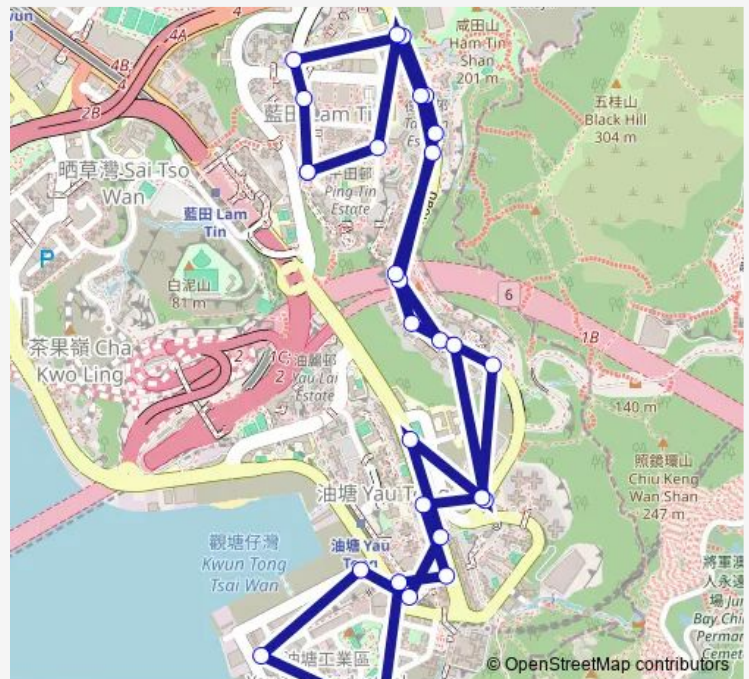

[Open route schedule](#)

- Ping TIN Public Transport Interchange
- ON TIN Street, Near KAI Shun House, KAI TIN Estate
- LIN TAK Road, Near Hong King House, Hong YAT Court
- PIK WAN Road, Near PIK WAN Road Sitting - OUT Area
- PIK WAN Road, Near TAK TIN CAR Park, TAK TIN Estate|Pik WAN Road, Near TAK TIN CAR Park, TAK TIN Estate
- PIK WAN Road, Near TAK Hong House, TAK TIN Estate
- PIK WAN Road, Near Kwong Ching House, Kwong TIN Estate
- PIK WAN Road, Near Kwong TIN Estate CAR Park
- PIK WAN Road, Near Kwong TIN Shopping Centre, Kwong TIN Estate
- PIK WAN Road, Near Hong Kong Chinese Women'S Club Madam Wong Chan Sook Ying Memorial Care & Attention Home FOR THE Aged
- LEI YUE MUN Road, Near LEI YUE MUN Road Playground
- LEI YUE MUN Road, Near HO MEI House, YAU MEI Court
- YAU Tong Public Transport Interchange
- KO FAI Road, Near YAU Tong Fire Station
- Shung TAK WAI Near Peninsula East
- Shung Shun Street, Near Canaryside
- YAU Tong Public Transport Interchange

Route schedule

Ping TIN Public Transport Interchange — Ping TIN Public Transport Interchange

Monday	06:00-23:15
Tuesday	06:00-23:15
Wednesday	06:00-23:15
Thursday	06:00-23:15
Friday	06:00-23:15
Saturday	06:00-23:15
Sunday	07:10-22:35

Route info

Direction: Ping TIN Public Transport Interchange

Stops: 28

Trip Duration: 0 hour 35 min

■ 24 — LAM TIN (Ping TIN Public Transport Interchange) - SAM KA Tsuen Ferry (Circular) **BusMaps**

LEI YUE MUN Road, Near LEI YUE MUN Plaza

LEI YUE MUN Road, Near Shuk MEI House, YAU MEI Court

PIK WAN Road, Near Hong Kong Chinese Women'S Club
Madam Wong Chan Sook Ying Memorial Care & Attention Home FOR THE Aged

PIK WAN Road, Near Hong Shui Court