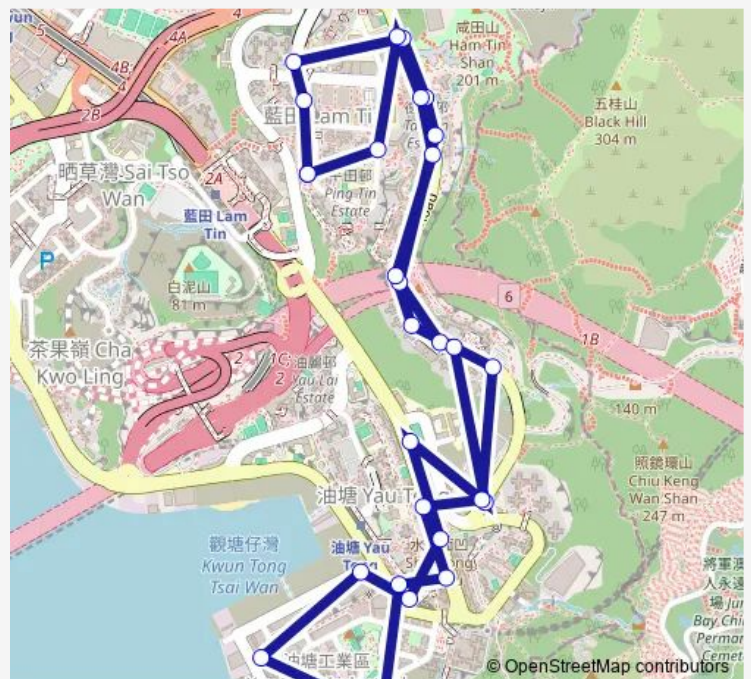

PIK WAN ROAD, NEAR HONG KONG CHINESE WOMEN'S CLUB MADAM WONG CHAN SOOK YING MEMORIAL CARE & ATTENTION HOME FOR THE AGED

LEI YUE MUN ROAD, NEAR LEI YUE MUN ROAD PLAYGROUND

LEI YUE MUN ROAD, NEAR HO MEI HOUSE, YAU MEI COURT

YAU TONG PUBLIC TRANSPORT INTERCHANGE

KO FAI ROAD, NEAR YAU TONG FIRE STATION

SHUNG TAK WAI NEAR PENINSULA EAST

**Route schedule**

PING TIN PUBLIC TRANSPORT INTERCHANGE —  
 PING TIN PUBLIC TRANSPORT INTERCHANGE

Monday	06:00-23:15
Tuesday	06:00-23:15
Wednesday	06:00-23:15
Thursday	06:00-23:15
Friday	06:00-23:15
Saturday	06:00-23:15
Sunday	07:10-22:35

**Route info**

Direction: PING TIN PUBLIC TRANSPORT INTERCHANGE

Stops: 28

Trip Duration: 0 hour 35 min

24 — LAM TIN (Ping TIN Public Transport Interchange) - SAM KA Tsuen Ferry (Circular) **BusMaps**

SHUNG SHUN STREET, NEAR CANARYSIDE

YAU TONG PUBLIC TRANSPORT INTERCHANGE