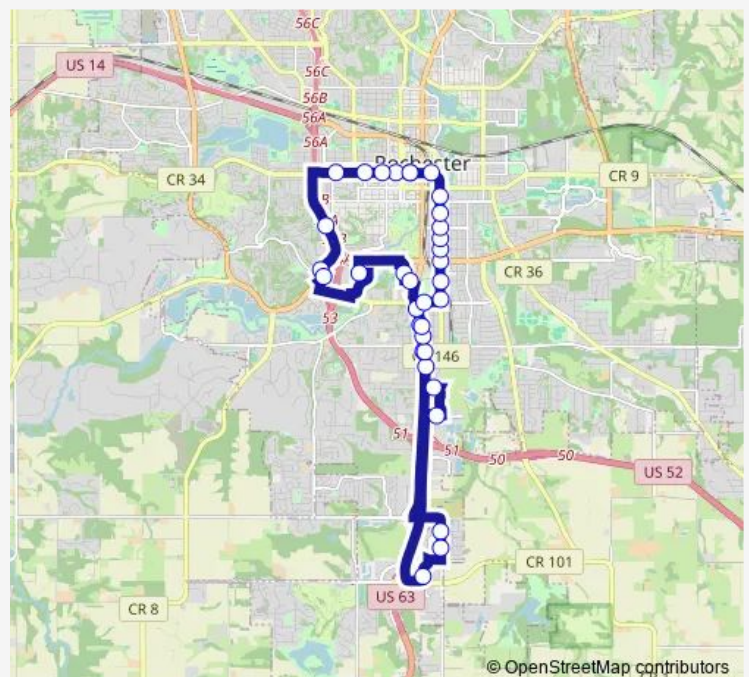

Bdwy AVE S AND 18 ST Sw

Bdwy AVE S AND 21 ST Sw

ST Brdgt RD AND Maine AVE Se

ST Brdgt RD AND Garden CT Se

Maine AVE SE AT Target South

28 ST SE AND E OF Bdwy AVE S

25 ST SE AT Walmart South

Bdwy AVE S AND 3 AVE Se

Saturday 09:15-18:15

Sunday 09:15-18:15

Route info

Direction: Downtown Transit CTR C

Stops: 34

Trip Duration: 0 hour 51 min

Bdwy AVE S AND 19 ST Se

Bdwy AVE S AND 18 ST Se

16 ST SE AND 1 AVE Se

3 AVE SE AND 16 ST Se

3 AVE SE AND 14 ST Se

3 AVE SE AND 12 ST Se

3 AVE SE AND 11 ST Se

3 AVE SE AND 10 ST Se

3 AVE SE AND 9 ST Se

3 AVE SE AND 8 ST Se

3 AVE SE AND 5 ST Se

2 ST SE AT Roch PUB Library

Downtown Transit CTR E

Direction

Downtown Transit CTR C — Downtown Transit CTR C

34 stops

[Open route schedule](#)

Downtown Transit CTR C