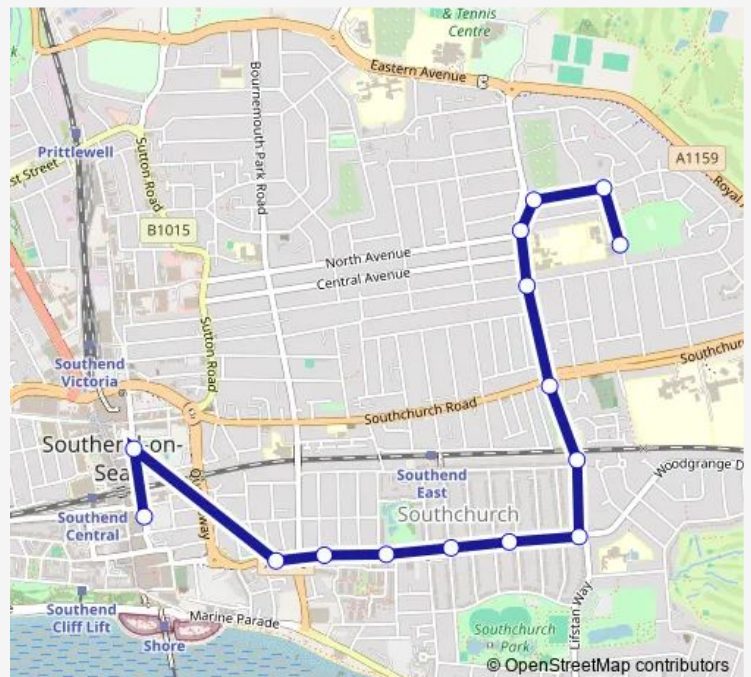

Bus 24 Southchurch - Sutton Road - Southend Travel Centre

[Go to website](#)

Direction

Travel Centre — Whittingham Avenue

21 stops

[Open route schedule](#)

- Travel Centre
- Whitegate Road
- Southchurch Road
- Norman Harris House
- Woodgrange PH
- Arnold Avenue
- Kensington Road
- Marlborough Road
- Lifstan Way
- Lifstan Way Bridge
- The White Horse PH
- Stornoway Road
- North Avenue
- Rylands Road
- Cokefield Avenue
- Upper Archer Avenue
- Archer Close
- Archer Avenue
- Locksley Close
- Roedean Gardens
- Whittingham Avenue

Stops: 21

Trip Duration: 0 hour 23 min

■ 24 — Southchurch - Sutton Road - Southend Travel Centre

BusMaps

Direction

Whittingham Avenue — Travel Centre

15 stops

[Open route schedule](#)

Marlborough Road

Kensington Road

Arnold Avenue

Woodgrange PH

Norman Harris House

Whitegate Road

Travel Centre

Route schedule

Route info

Direction: Whittingham Avenue

Stops: 15

Trip Duration: 0 hour 12 min

24 Bus time schedules and route maps are available in an offline PDF at busmaps.com. Use the busmaps.com website to see live bus times, train schedule or subway schedule, and step-by-step directions for all public transit in Southend-on-Sea