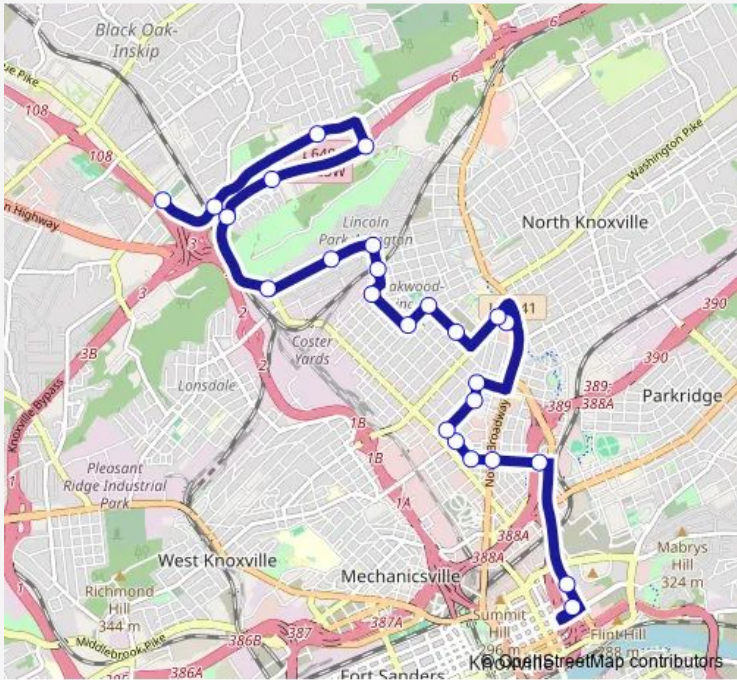

**Bus 24 24 Lincoln Park/Inskip**

[Go to website](#)

**Direction**  
 Knoxville Station Bay L — Central St NB and Woodlawn Dr  
 25 stops  
[Open route schedule](#)

- Knoxville Station Bay L
- Hall of Fame Dr NB Mid-Block before Summitt Hill Dr
- Gill Ave WB and 4th Ave
- Gill Ave WB and Broadway St
- Gill St WB and Stewart St
- Alexander St NB and Baxter Ave
- Alexander St NB and Anderson Ave
- Guy B. Love Towers
- Anderson NB and Glenwood Ave
- Broadway Shopping Center
- Woodland Ave WB at Fulton Hs
- Huron St NB and Emerald Ave
- Huron St NB and Oglewood Ave
- Oglewood Ave WB and Harvey St
- Harvey St NB and Morelia Ave
- Pershing St NB and Atlantic Ave
- Pershing St NB and Chickamauga Ave
- Chickamauga Ave WB and McMurray St
- Bruhins Rd NB and Ferguson St
- Bruhins Rd and Breda Dr
- Breda Dr EB before Summercrest Way

**Route schedule**  
 Knoxville Station Bay L — Central St NB and Woodlawn Dr

Monday	06:15-20:15
Tuesday	06:15-20:15
Wednesday	06:15-20:15
Thursday	06:15-20:15
Friday	06:15-20:15
Saturday	07:15-20:15
Sunday	08:15-20:15

**Route info**  
 Direction: Knoxville Station Bay L  
 Stops: 25  
 Trip Duration: 0 hour 46 min

24 — 24 Lincoln Park/Inskip **BusMaps**

Breda Dr EB and The Hague

Dutch Valley Rd WB and Plummer Rd

Dutch Valley Dr WB and Coster Rd

## Route info

Direction: Central St NB and Woodlawn Dr

Stops: 23

Trip Duration: 0 hour 39 min

24 Bus time schedules and route maps are available in an offline PDF at [busmaps.com](https://busmaps.com). Use the [busmaps.com](https://busmaps.com) website to see live bus times, train schedule or subway schedule, and step-by-step directions for all public transit in Knoxville