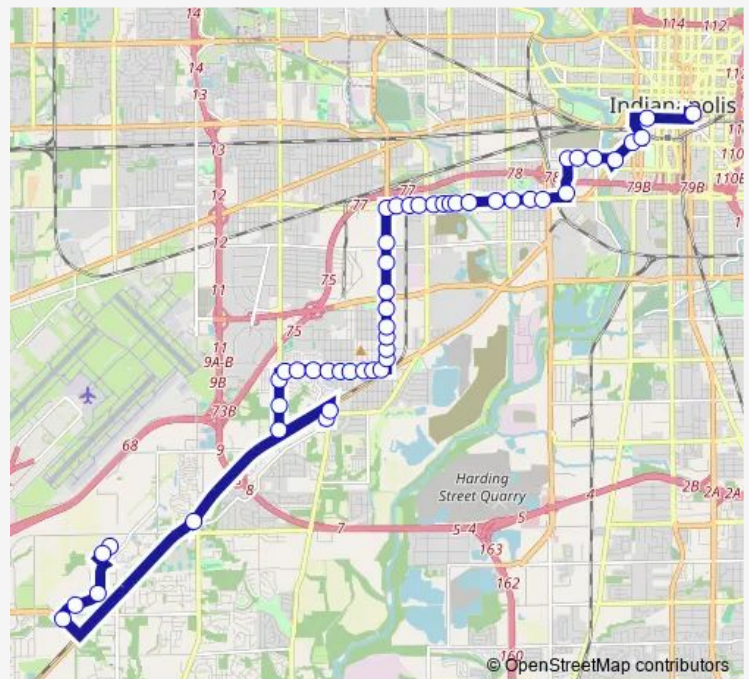

Bus 24 Mars Hill

[Go to website](#)

Direction
 Ameriplex & Tempelhof Dr — CTC-K
 51 stops
[Open route schedule](#)

- Ameriplex & Tempelhof Dr
- Private Dr - Ameriplex & Tempelhof Dr
- Decatur Blvd & Heathrow Way
- Decatur Blvd & Private Dr - Quaker Oats
- Ameriplex Pkwy & Decatur Blvd
- Kentucky Ave & High School Rd
- Mann Rd & Mooresville Rd
- Mann Rd & Kentucky Ave - Marsh
- Mann Rd & Mooresville Rd
- Lynhurst Dr & Kentucky Ave
- Lynhurst Dr & Sumner Ave
- Lynhurst Dr & Seerley Creek Rd
- Troy Ave & Lynhurst Dr
- Troy Ave & Seerley Creek Dr
- Troy Ave & Skyline Dr
- Troy Ave & Denison St
- Troy Ave & Taft Ave
- Troy Ave & Lyons Ave
- Troy Ave & Collier St
- Troy Ave & Mars Hill St
- Troy Ave & Mc Clure St

Route schedule

Ameriplex & Tempelhof Dr — CTC-K

Monday	05:14-20:28
Tuesday	05:14-20:28
Wednesday	05:14-20:28
Thursday	05:14-20:28
Friday	05:14-20:28
Saturday	06:21-20:31
Sunday	07:21-19:21

Route info

Direction: Ameriplex & Tempelhof Dr
 Stops: 51
 Trip Duration: 0 hour 44 min

47 stops

[Open route schedule](#)

CTC-K

Washington St & Illinois St

Washington St & Senate Ave

Kentucky Ave & West St

Kentucky Ave & Mccarty Ct

Oliver Ave & White River Pkwy W Dr

Thursday 06:15-21:20

Friday 06:15-21:20

Saturday 06:15-21:20

Sunday 07:15-20:10

Route info

Direction: CTC-K

Stops: 47

Trip Duration: 0 hour 45 min