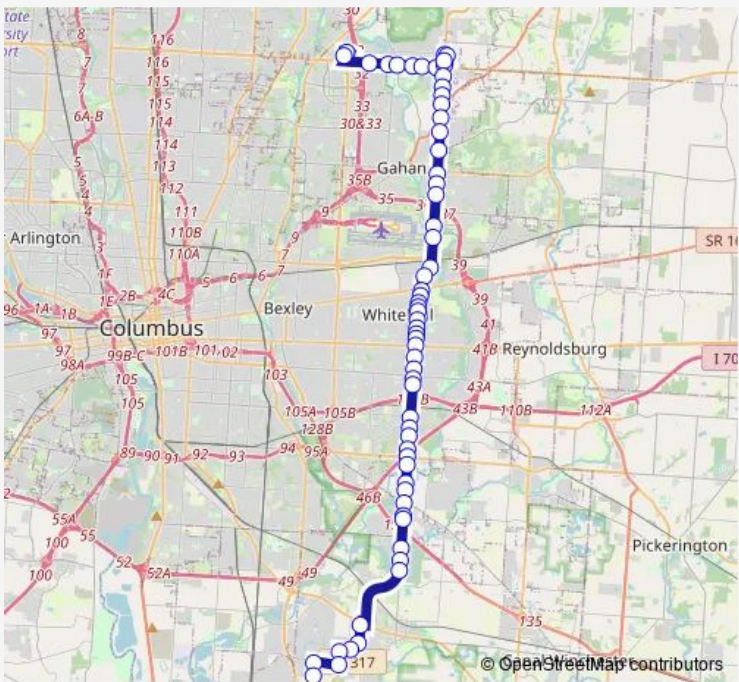

Bus 24 Hamilton Rd

[Go to website](#)

Direction
 Easton Terminal BAY 3 — London-Groveport RD & Alum Creek Dr
 63 stops
[Open route schedule](#)

- Easton Terminal BAY 3
- Stelzer RD AT Sams Club
- Morse RD & Appian Way
- Morse RD & N Stygler Rd
- Morse RD & Cherry Bottom Rd
- Morse RD & Greencroft Rd
- Morse RD & Sheffield Dr
- Morse RD & Stoneridge Dr
- N Hamilton RD & Chestnut Hill Dr
- Hamilton RD & Meijers Entrance
- Meijer Hamilton RD & Chestnut Hill
- N Hamilton RD & Broadview Rd
- N Hamilton RD & Stoneridge Ln
- N Hamilton RD & Vista Dr
- N Hamilton RD & Beecher Rd
- 971 N Hamilton Rd
- N Hamilton RD & E Johnstown Rd
- 559 N Hamilton Rd
- N Hamilton RD & Worman Dr
- N Hamilton RD & Granville St
- N Hamilton RD & Rocky Fork Blvd

Route schedule
 Easton Terminal BAY 3 — London-Groveport RD & Alum Creek Dr

Monday	05:11-22:34
Tuesday	05:11-22:34
Wednesday	05:11-22:34
Thursday	05:11-22:34
Friday	05:11-22:34
Saturday	05:11-22:03
Sunday	05:11-22:03

Route info
 Direction: Easton Terminal BAY 3
 Stops: 63
 Trip Duration: 1 hour 12 min

24 — Hamilton Rd **BusMaps**

N Hamilton RD & Rocky Fork DR S

N Hamilton RD & Swanson Ave

N Hamilton RD & Sawyer Rd

N Hamilton RD & Woodcliff Dr

Direction: London-Groveport RD & Alum Creek Dr

Stops: 66

Trip Duration: 1 hour 6 min

S Hamilton RD & Aragon Ave

Opposite 1411 S Hamilton Rd

S Hamilton RD & Melroy Ave

S Hamilton RD & Simpson Dr

S Hamilton RD & E Main St