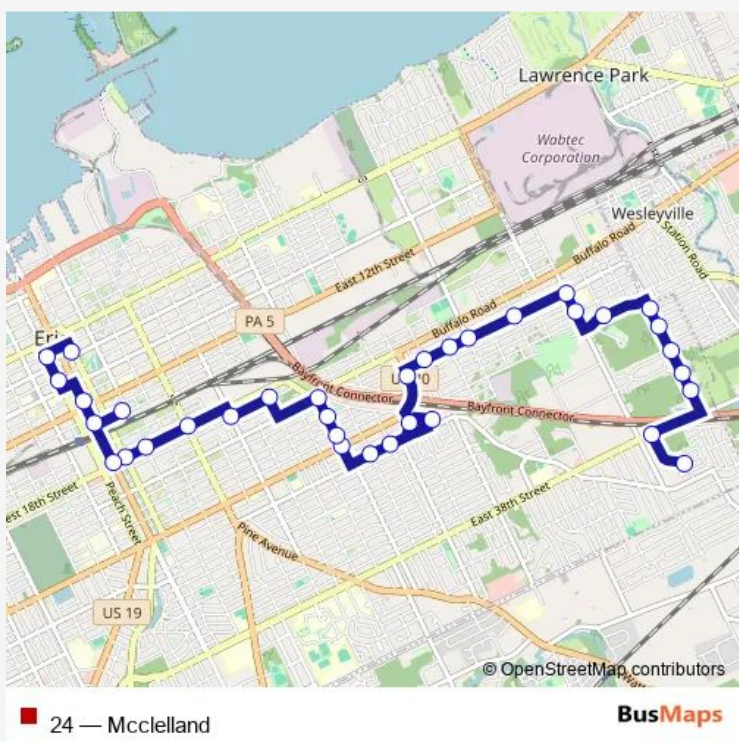

Bus 24 McClelland

[Go to website](#)

Direction
 Rice Ave at E 41st — 7th & French St (Bus Shelters)
 35 stops
[Open route schedule](#)

- Rice Ave at E 41st
- Rice Ave at E 38th St
- Bird at E 37th St
- Bird at E 35th St
- Bird at E 32nd St
- Bird at E 29th St
- Bird at E 27th St
- E 26th St at Harrison St
- McClelland Ave at Glendale Ib
- McClelland Ave at Fairmont
- Fairmont at McCain Ib
- Fairmont at Downing Ib
- Fairmont Prkwy at Pear St
- Fairmont at Camphausen
- Broad St at Erie County Farms
- Elm St at E 27th St
- Walmart
- E 28th St at Brandes St Ib
- E 28th St at Pennsylvania Ave
- East Ave at E 26th St
- East Ave at E 25th St Ib

Route schedule
 Rice Ave at E 41st — 7th & French St (Bus Shelters)

Monday	07:52-13:42
Tuesday	07:52-13:42
Wednesday	07:52-13:42
Thursday	07:52-13:42
Friday	07:52-13:42
Saturday	—
Sunday	—

Route info
 Direction: Rice Ave at E 41st
 Stops: 35
 Trip Duration: 0 hour 38 min

East Ave at E 23rd St lb

East Ave at Mckinley Ave

E 19th St at Wayne St lb

E 19th St at Ash St lb

E 18th St at Parade Blvd lb

E 18th St at Holland St

E 18th St at French St

State at 18th St

Thursday 07:20-13:10

Friday 07:20-13:10

Saturday —

Sunday —

Route info

Direction: 7th & French St (Bus Shelters)

Stops: 35

Trip Duration: 0 hour 32 min