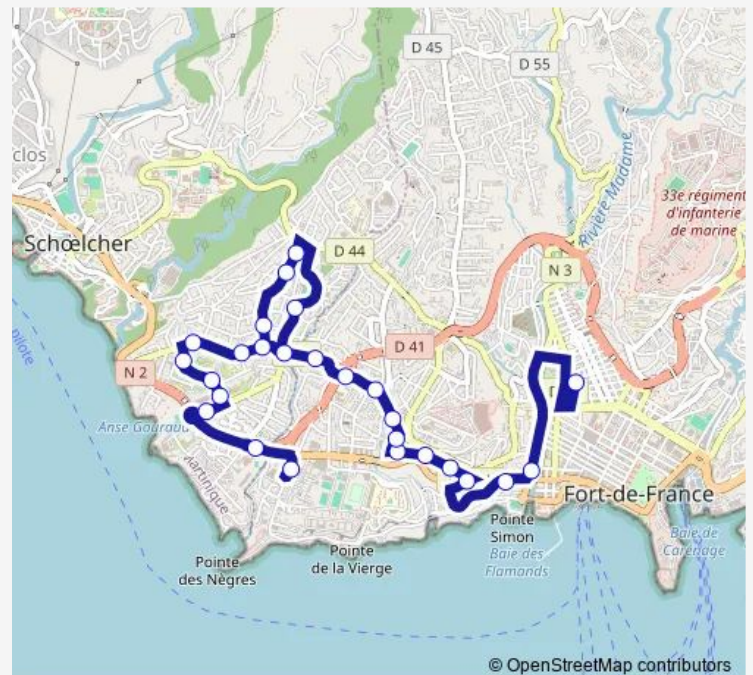

Dardanelles Pv

Croix De Bellevue

Seminaire College Pv

Route schedule

Centre Commercial Le Rond — Gare Alikér Paul Langevin

Monday 06:15-19:00

Tuesday 06:15-19:00

Wednesday 06:15-19:00

Thursday 06:15-19:00

Friday 06:15-19:00

Saturday 07:58-18:45

Sunday 08:49-19:56

Route info

Direction: Centre Commercial Le Rond

Stops: 24

Trip Duration: 0 hour 25 min

© OpenStreetMap contributors

24 — Ancienne Route DE Schoelcher Alikér

BusMaps

Pont Damas

Gare Alier Paul Langevin

Gare Alier Paul Langevin

Direction

Centre Commercial Le Rond — Gare Alier Paul Langevin

20 stops

[Open route schedule](#)

Centre Commercial Le Rond

Verrier

Centre Commercial Batelière

Ctre Commercial Batelière

Cocoteraie

Coniferes