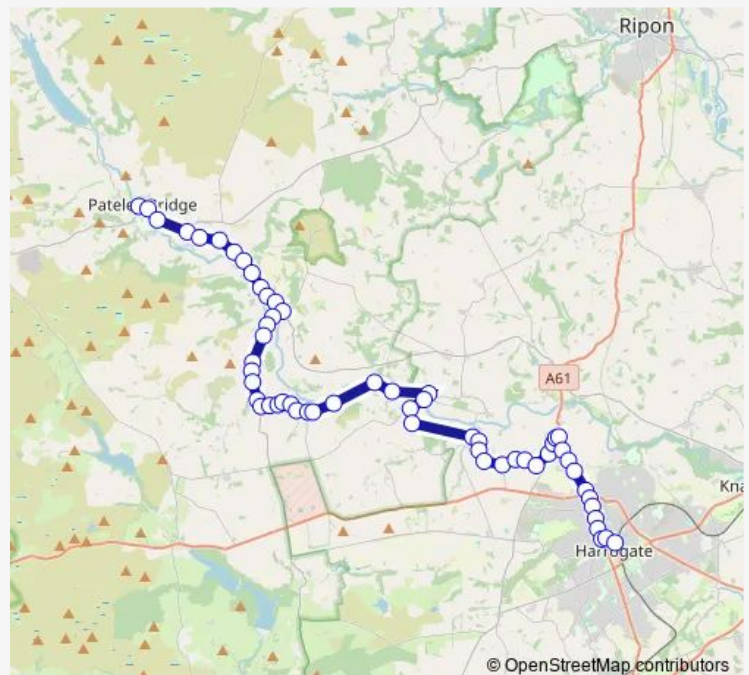

Industrial Estate

Nidd Terrace

Flying Dutchman

Church Avenue

Medical Centre

School Lane

Providence Chapel

Dairy Lane

Hurst Hill Farm

Darley Mill Centre

Wellington Inn

Route schedule

King Street — Hgte Bus Stn Stand 2

Monday 07:15-18:55

Tuesday 07:15-18:30

Wednesday 07:15-18:30

Thursday 07:15-18:30

Friday 07:15-18:55

Saturday 07:20-18:55

Sunday 11:15-16:30

Route info

Direction: King Street

Stops: 58

Trip Duration: 0 hour 55 min

■ 24 — Harrogate - Pateley Bridge

BusMaps

Field House

Walker Lane

The Stocks

Low Green

Silverdale Close

Daleside Park