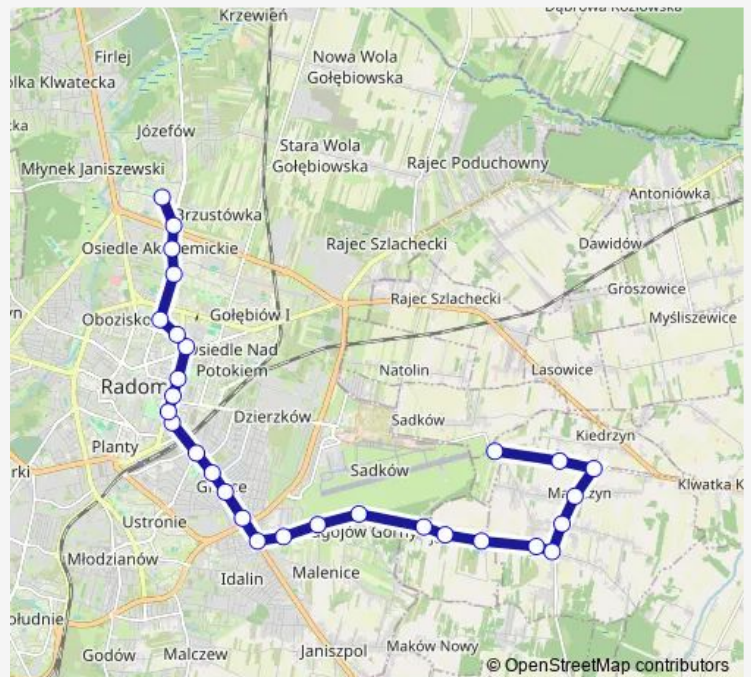

Thursday 06:24-17:58

Friday 06:24-17:58

Saturday —

Sunday —

Route info

Direction: Grzmucin

Stops: 33

Trip Duration: 0 hour 40 min