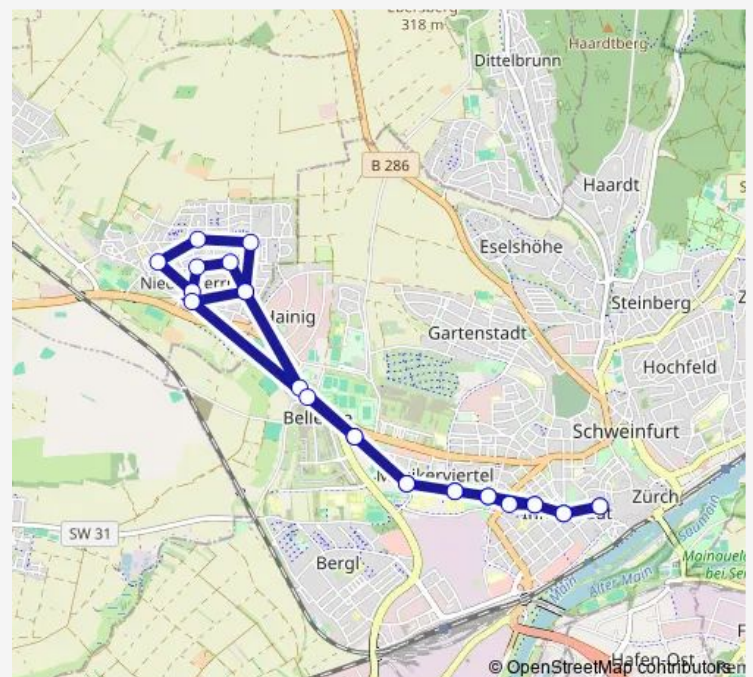

### Route schedule

Schweinfurt, Roßmarkt — Schweinfurt, Roßmarkt

Monday 07:18-18:00

Tuesday 07:18-18:00

Wednesday 07:18-18:00

Thursday 07:18-18:00

Friday 07:18-18:00

Saturday —

### Route info

Direction: Schweinfurt, Roßmarkt

Stops: 26

Trip Duration: 0 hour 35 min

Schweinfurt Richard-Wagner-Str.

Schweinfurt Ignaz-Schön-Straße

Schweinfurt Friedrich-Stein-Str.

Schweinfurt Kunsthalle

## Route info

Direction: Niederwerrn, Breslaustraße

Stops: 16

Trip Duration: 0 hour 22 min

**Direction**

Niederwerrn, Breslaustraße — Schweinfurt, Roßmarkt

16 stops

[Open route schedule](#)

## Route info

Direction: Niederwerrn, Breslaustraße

Stops: 16

Trip Duration: 0 hour 22 min

24 Bus time schedules and route maps are available in an offline PDF at [busmaps.com](https://busmaps.com). Use the [busmaps.com](https://busmaps.com) website to see live bus times, train schedule or subway schedule, and step-by-step directions for all public transit in Schweinfurt