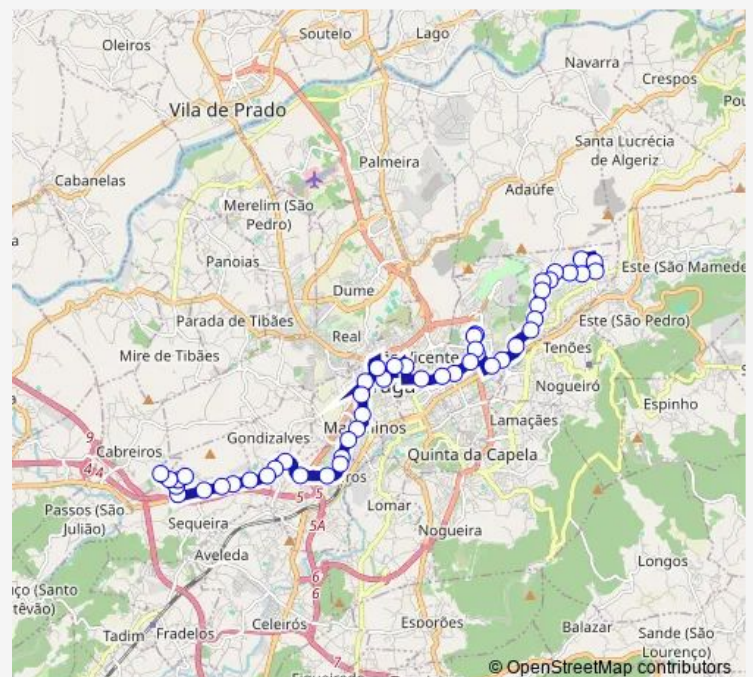

Padre Cruz (Moura Coutinho)

Caires

Rotunda Estação Iii

Route schedule

Alegrete — Lage I

Monday 06:50-19:40

Tuesday 06:50-19:40

Wednesday 06:50-19:40

Thursday 06:50-19:40

Friday 06:50-19:40

Saturday —

Sunday —

Route info

Direction: Alegrete

Stops: 45

Trip Duration: 1 hour 0 min

Direction: Vergadela li

Stops: 49

Trip Duration: 0 hour 58 min

Cons Torres Almeida (Pópulo)

S Martinho (Viaduto)

Irmãos Roby

Rotunda Estação li

Caires