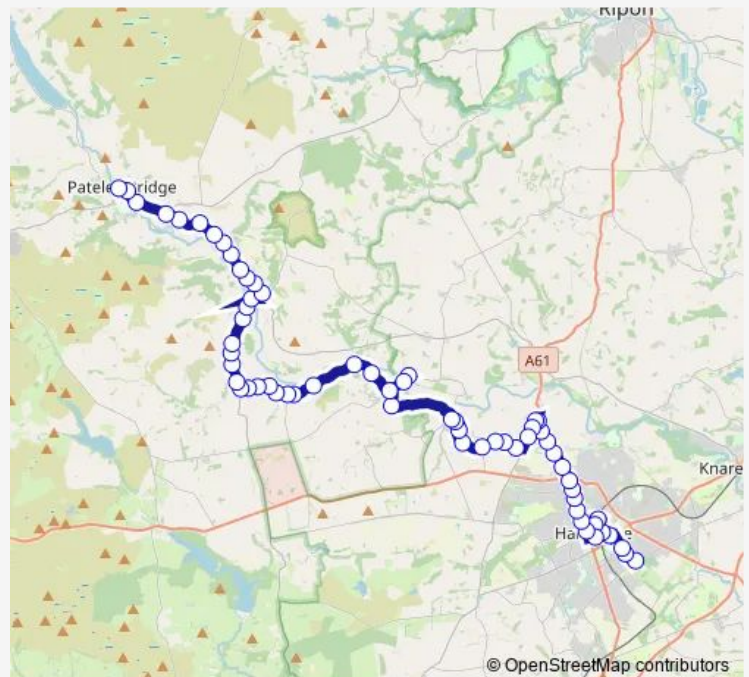

Thursday 07:40

Friday 07:40

Saturday —

Sunday —

Route info

Direction: Hgte Bus Stn Stand 2

Stops: 59

Trip Duration: 1 hour 0 min

Thursday 06:20-17:30

Friday 06:20-17:30

Saturday 06:30-17:55

Sunday 10:15-15:30

Route info

Direction: St John Fisher Sch

Stops: 64

Trip Duration: 1 hour 20 min