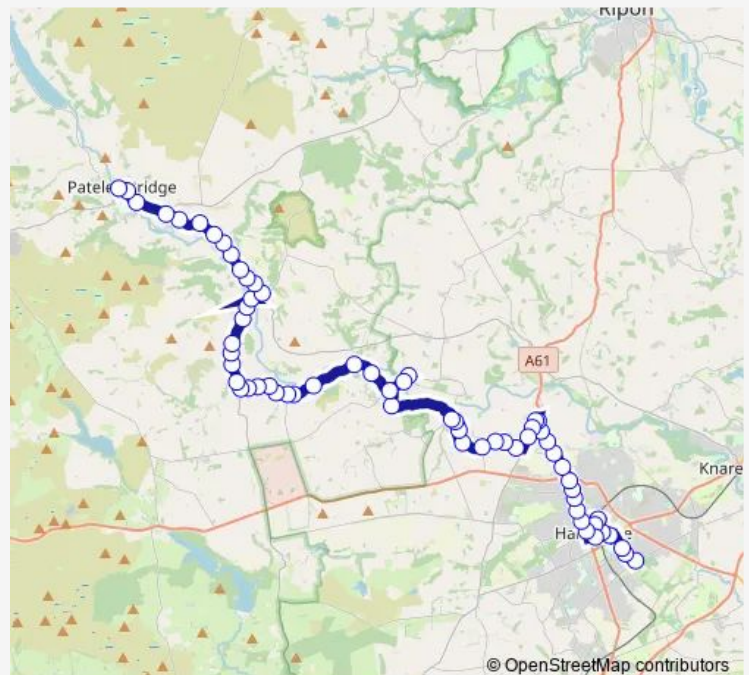

### Route info

Direction: Hgte Bus Stn Stand 2

Stops: 62

Trip Duration: 1 hour 12 min

■ 24

BusMaps

Levens Hall Park

Hollins Hall