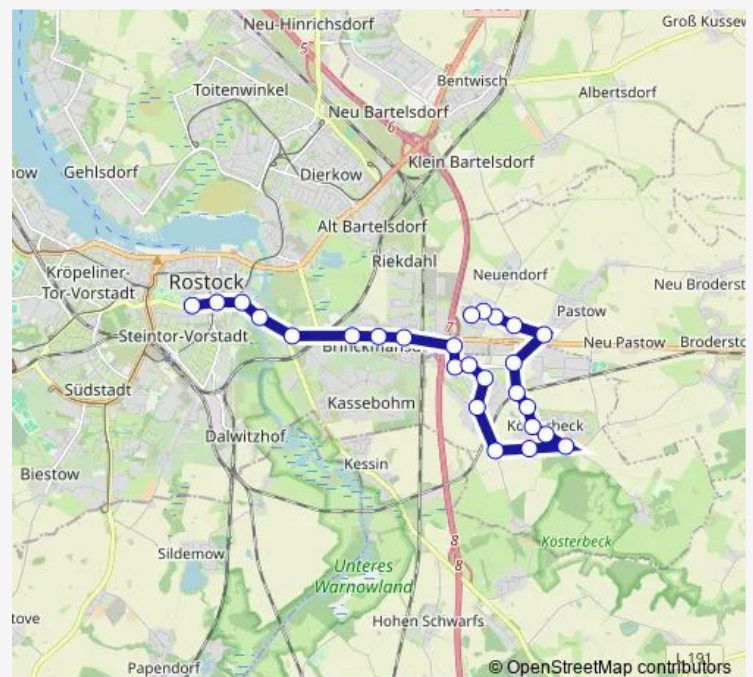

Rostock, Hürbaasweg

Rostock Wossidlopark

Rostock Weißes Kreuz

Route schedule

Pastow, Nordwest — Rostock, Am Rosengarten

Monday 05:15-23:20

Tuesday 05:15-23:20

Wednesday 05:15-23:20

Thursday 05:15-23:20

Friday 05:15-23:20

Saturday 05:20-23:20

Sunday 07:20-23:20

Route info

Direction: Pastow, Nordwest

Stops: 25

Trip Duration: 0 hour 33 min

24

BusMaps

Rostock, Flussbad

Rostock, Am Bagehl

Rostock, Steintor / Ihk

Rostock, Am Rosengarten

Direction

Rostock, Am Rosengarten — Pastow, Nordwest

Thursday 05:24-23:50

Friday 05:24-23:50

Saturday 05:58-23:50

Sunday 07:58-23:50

Route info

Direction: Rostock, Am Rosengarten

Stops: 26

Trip Duration: 0 hour 35 min