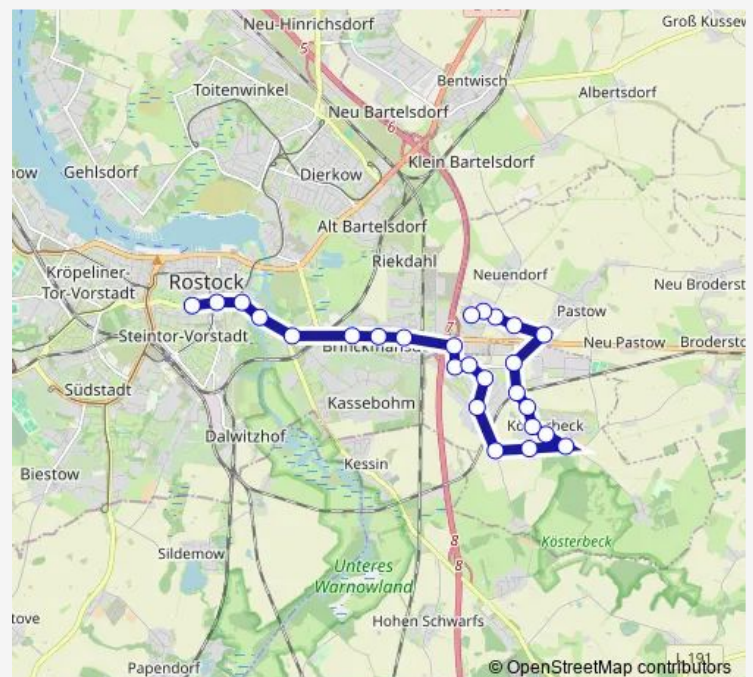

Rostock, Hürbaasweg

Rostock Wossidlopark

Rostock Weißes Kreuz

Route schedule

Pastow, Nordwest — Rostock, Am Rosengarten

Monday 05:15-23:20

Tuesday 05:15-02:18⁺¹

Wednesday 05:15-23:20

Thursday 05:15-23:20

Friday 05:15-23:20

Saturday 05:20-23:20

Sunday 07:20-23:20

Route info

Direction: Pastow, Nordwest

Stops: 25

Trip Duration: 0 hour 33 min

24

BusMaps

Rostock, Flussbad

Rostock, Am Bagehl

Rostock, Steintor / Ihk

Rostock, Am Rosengarten

Direction

Rostock, Am Rosengarten — Pastow, Nordwest

Thursday 05:24-23:50

Friday 05:24-23:50

Saturday 05:58-23:50

Sunday 07:58-23:50

Route info

Direction: Rostock, Am Rosengarten

Stops: 26

Trip Duration: 0 hour 32 min