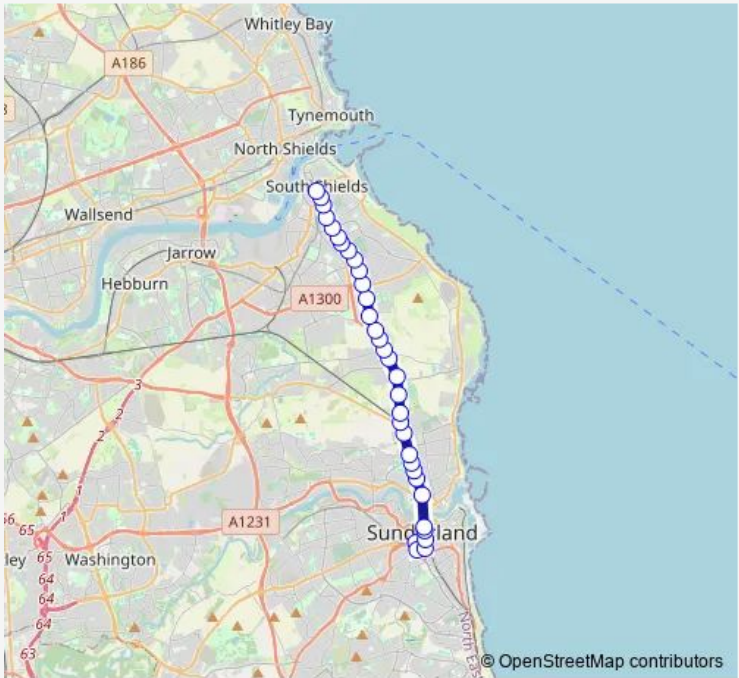

# Bus 24 South Shields - Sunderland

[Go to website](#)

**Direction**  
 Sunderland Interchange — Interchange  
 33 stops  
[Open route schedule](#)

- Sunderland Interchange
- Stockton Road
- Burdon Road-Civic Centre
- Burdon Road
- Fawcett Street
- Fawcett Street
- Wheatsheaf
- Newcastle Road-Crozier Street
- Newcastle Road-Newbridge Avenue
- Newcastle Road-Wearmouth Hospital
- Newcastle Road - Grasmere Crescent
- Newcastle Road-Penrith Road
- Shields Road-Newcastle Road
- Shields Road-Abbatoir
- Academy Of Light
- Sunderland Road-Moor Lane
- Sunderland Road-Whitburn Road
- Shields Road
- Shields Road-Sunniside Terrace
- Shields Road-Thornleigh Gardens
- Sunderland Road - Kenton Road

24 — South Shields - Sunderland **BusMaps**

Sunderland Road-Park Avenue

Sunderland Road

Sunderland Road - North Avenue

Sunderland Road-Marsden Road

Sunderland Road-Holmfield Avenue

Sunderland Road-Morpeth Avenue

36 stops

[Open route schedule](#)

Interchange

Coronation Street-Cornwallis Street

Station Road-Industrial Estate

Crossgate

Westoe Road - Town Hall

Westoe Road-Hyde Street