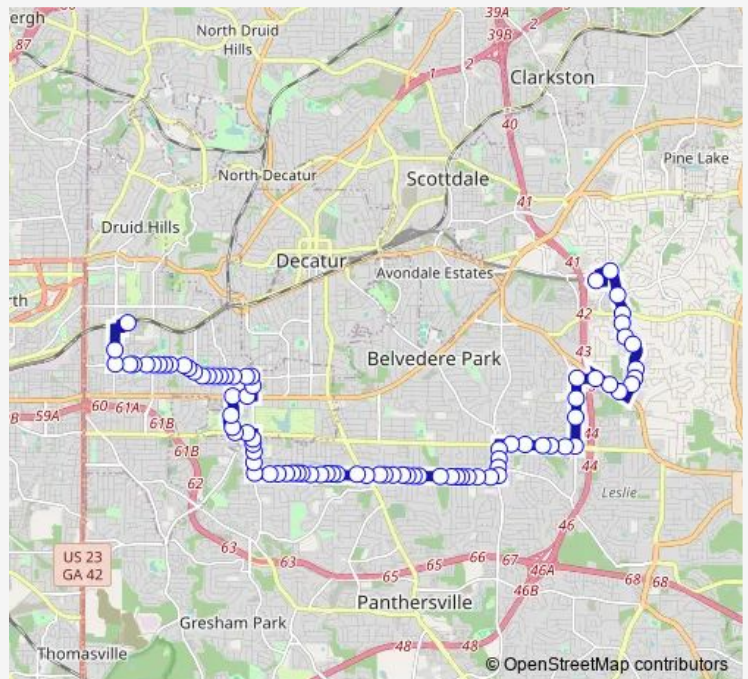

Hosea L Williams DR NE @ Bates AVE Se

Hosea L Williams DR @ Rockyford RD Se

Hosea L Williams DR NE @ Lakeview DR Se

Hosea L Williams DR NE @ 1ST AVE Se

2ND AVE SE @ Cottage Grove Ave

2ND AVE SE @ Memorial DR Se

Memorial DR SE @ 1ST Ave

EVA Davis WAY SE @ Memorial DR Se

Route schedule

Edgewood/Candler Park Station - South Loop — Indian Creek Station - Inside BUS Loop

Monday	04:30-22:30
Tuesday	04:30-22:30
Wednesday	04:30-22:30
Thursday	04:30-22:30
Friday	04:30-22:30
Saturday	—
Sunday	—

Route info

Direction: Edgewood/Candler Park Station - South Loop

Stops: 93

Trip Duration: 0 hour 48 min

24 — McAfee / Hosea Williams

EVA Davis WAY @ Lakeside Village DR Se

EVA Davis WAY @ Hillside Village Dr

Glenwood AVE @ Fayetteville Rd

Glenwood AVE SE @ 2ND AVE Se

2ND AVE @ Swazey Dr

2ND AVE @ Dancing FOX Rd

2ND AVE @ 1900

2ND AVE @ Khalil Dr

Mcafee RD @ 2ND Ave

Mcafee RD @ Delphine Way