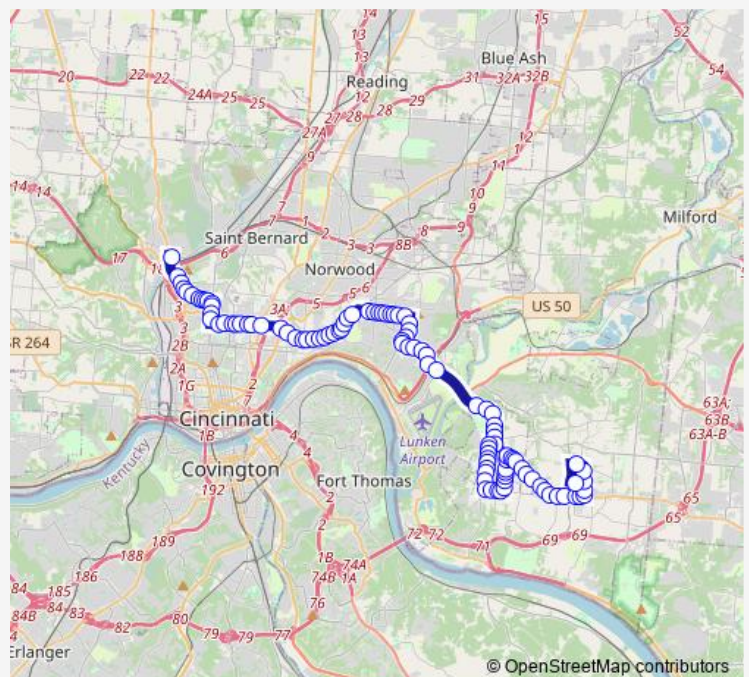

Clifton AVE & Ludlow Ave

Clifton AVE & Terrace Ave

Clifton AVE & Good SAM Hospital

Clifton AVE & Hebrew Union Drive

Martin Luther King DR & Burnet Woods

Martin Luther King DR & Bishop St

Martin Luther King DR & Jefferson

Martin Luther King DR & Ahrens St

Martin Luther King DR & Eden Ave

Martin Luther King DR & Highland Av

Martin Luther King DR & Burnet Ave

Route schedule

Northside Transit Center - Shelter G — Town Center WAY & Anderson Park AND Ride

Monday 07:05-15:05

Tuesday 07:05-15:05

Wednesday 07:05-15:05

Thursday 07:05-15:05

Friday 07:05-15:05

Saturday —

Sunday —

Route info

Direction: Northside Transit Center - Shelter G

Stops: 99

Trip Duration: 1 hour 14 min

24 — MLK / Beechmont

Martin Luther King DR & Reading Rd

Walnut Hills High School - Jonathan

Madison RD & Hackberry St

Madison RD 1808