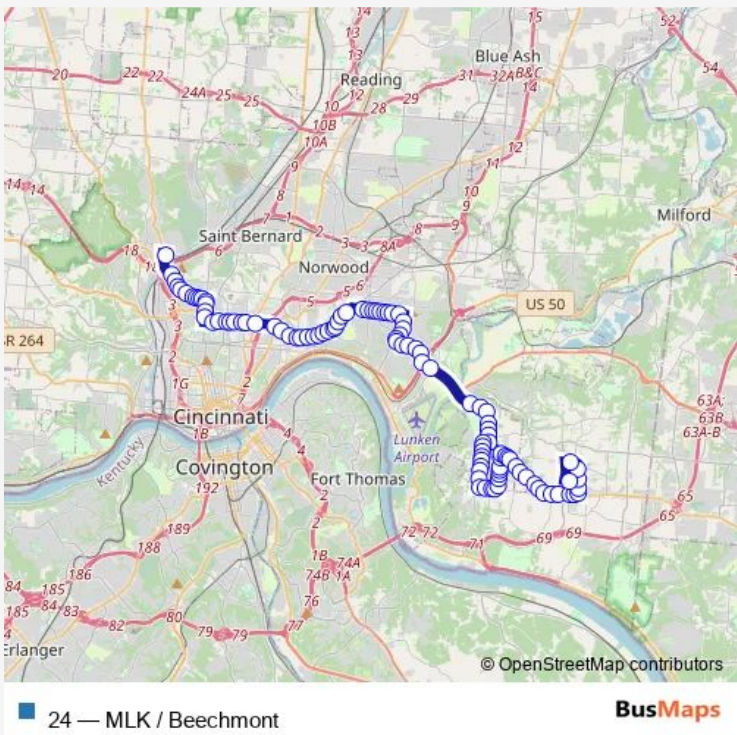

Bus 24 MLK / Beechmont

[Go to website](#)

Direction
 Northside Transit Center - Shelter G — Town Center WAY & Anderson Park AND Ride
 99 stops
[Open route schedule](#)

- Northside Transit Center - Shelter G
- Ludlow AVE & RUE DE LA Paix
- Ludlow AVE & Lafayette Ave
- Ludlow AVE & Clifton Hills Ave
- Ludlow AVE & OLD Ludlow Ave
- Ludlow AVE & Morrison Pl
- Ludlow AVE & Sherlock Ave
- Ludlow AVE & Whitfield Ave
- Ludlow AVE & Middleton Ave
- Ludlow AVE & Ormond Ave
- Clifton AVE & Ludlow Ave
- Clifton AVE & Terrace Ave
- Clifton AVE & Good SAM Hospital
- Clifton AVE & Hebrew Union Drive
- Martin Luther King DR & Burnet Woods
- Martin Luther King DR & Bishop St
- Martin Luther King DR & Jefferson
- Martin Luther King DR & Ahrens St
- Martin Luther King DR & Eden Ave
- Martin Luther King DR & Highland Av
- Martin Luther King DR & Burnet Ave

Route schedule
 Northside Transit Center - Shelter G — Town Center WAY & Anderson Park AND Ride

Monday	07:05-15:05
Tuesday	07:05-15:05
Wednesday	07:05-15:05
Thursday	07:05-15:05
Friday	07:05-15:05
Saturday	—
Sunday	—

Route info
 Direction: Northside Transit Center - Shelter G
 Stops: 99
 Trip Duration: 1 hour 14 min

Martin Luther King DR & Reading Rd

Walnut Hills High School - Jonathan

Madison RD & Hackberry St

Madison RD 1808