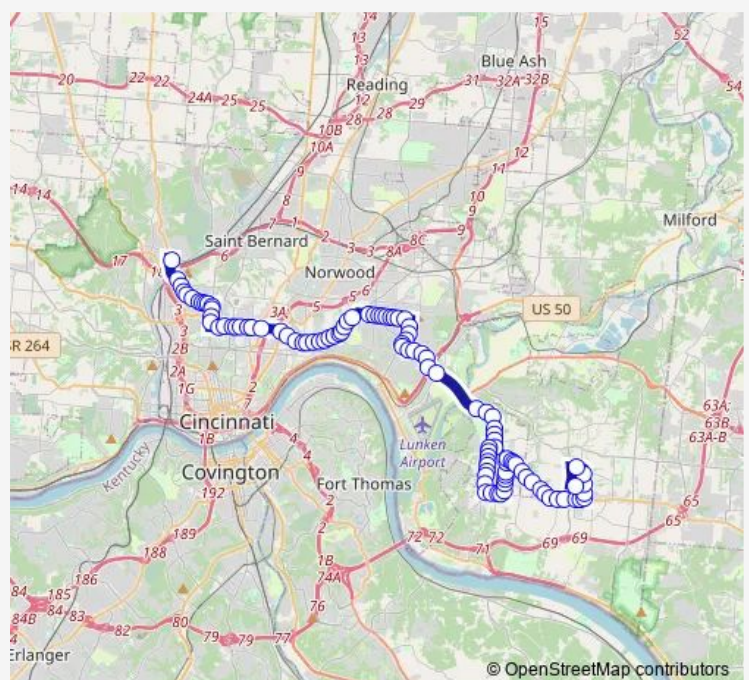

Ludlow AVE & Ormond Ave

Clifton AVE & Ludlow Ave

Clifton AVE & Terrace Ave

Clifton AVE & Good SAM Hospital

Clifton AVE & Hebrew Union Drive

Martin Luther King DR & Burnet Woods

Martin Luther King DR & Bishop St

Martin Luther King DR & Jefferson

Martin Luther King DR & Ahrens St

Martin Luther King DR & Eden Ave

Martin Luther King DR & Highland Av

Martin Luther King DR & Burnet Ave

Route schedule

Northside Transit Center - Shelter G — Town Center WAY & Anderson Park AND Ride

Monday	07:05-15:05
Tuesday	07:05-15:05
Wednesday	07:05-15:05
Thursday	07:05-15:05
Friday	07:05-15:05
Saturday	—
Sunday	—

Route info

Direction: Northside Transit Center - Shelter G

Stops: 99

Trip Duration: 1 hour 14 min

24 — MLK / Beechmont

Martin Luther King DR & Reading Rd

Walnut Hills High School - Jonathan

Madison RD & Hackberry St

Madison RD 1808

Madison RD & Keys Crescent

Madison RD & Baker Pl

Madison RD & Elmhurst Ave