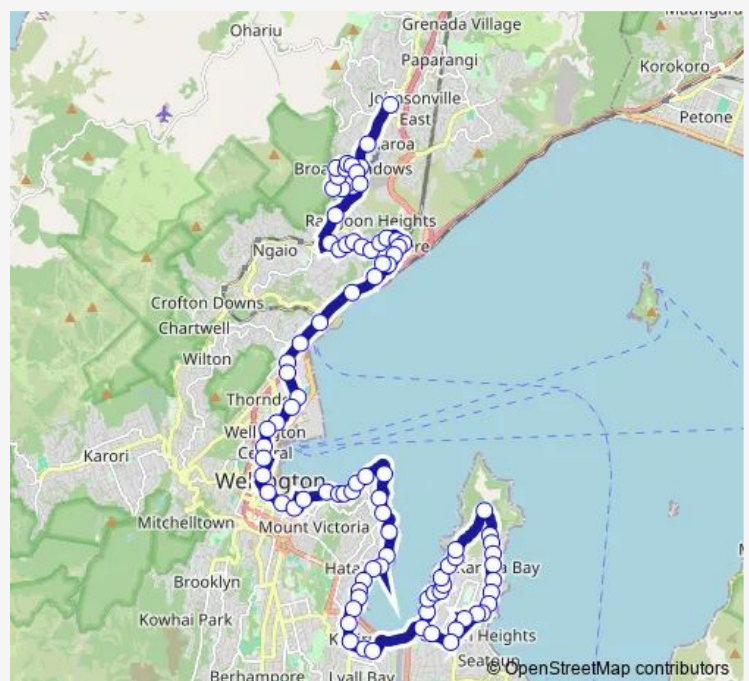

Ranui Crescent at Cashmere Avenue

Cashmere Avenue School (opposite)

### Route schedule

Johnsonville - Stop B — Miramar Shops - Stop A

Monday 06:10-22:45

Tuesday 06:10-22:45

Wednesday 06:10-22:45

Thursday 06:10-22:45

Friday 06:10-22:45

Saturday 06:45-22:45

### Route info

Direction: Johnsonville - Stop B

Stops: 92

Trip Duration: 1 hour 27 min

24 — Johnsonville - Broadmeadows - Wellington - Miramar Heights

Cashmere Avenue at Mandalay Terrace

Mandalay Terrace (near 27)

Miramar Shops - Stop A

**Direction**

Miramar Shops - Stop B — Johnsonville - Stop A

88 stops

[Open route schedule](#)

Miramar Shops - Stop B

Para Street opposite Holy Cross School

Awa Road at Para Street