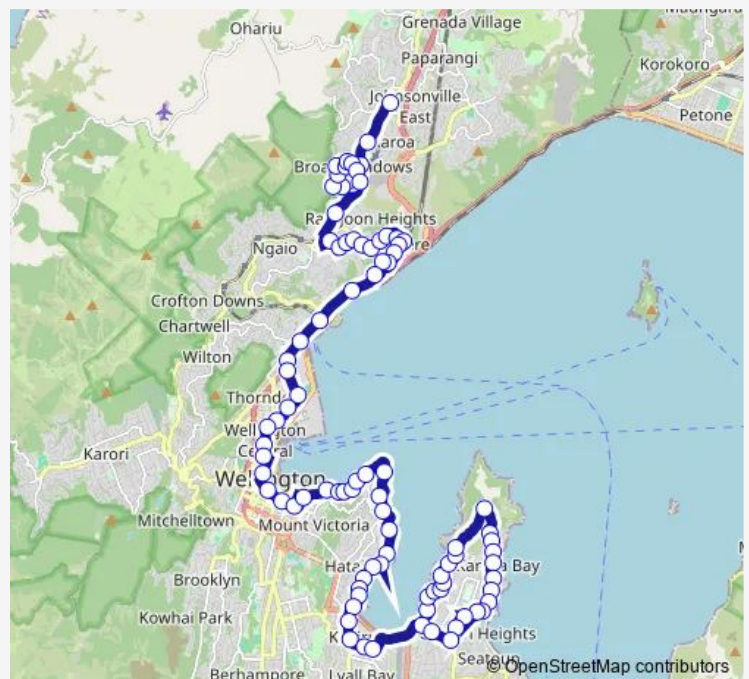

Bus 24 Johnsonville - Broadmeadows - Wellington - Miramar Heights

[Go to website](#)

Direction

Johnsonville - Stop B — Miramar Shops - Stop A

92 stops

[Open route schedule](#)

Johnsonville - Stop B

Burma Road near Haumia Street (Raroa Intermediate)

Khandallah Village - Stop B

Everest Street at Ganges Road

Everest Street at Izard Road

Ranui Crescent at Cashmere Avenue

Cashmere Avenue School (opposite)

Route schedule

Johnsonville - Stop B — Miramar Shops - Stop A

Monday 06:10-22:45

Tuesday 06:10-22:45

Wednesday 06:10-22:45

Thursday 06:10-22:45

Friday 06:10-22:45

Saturday 06:45-22:45

Sunday 08:45-21:45

Route info

Direction: Johnsonville - Stop B

Stops: 92

Trip Duration: 1 hour 21 min

24 — Johnsonville - Broadmeadows - Wellington - Miramar Heights

Cashmere Avenue at Mandalay Terrace

Mandalay Terrace (near 27)

Mandalay Terrace at Narbada Crescent