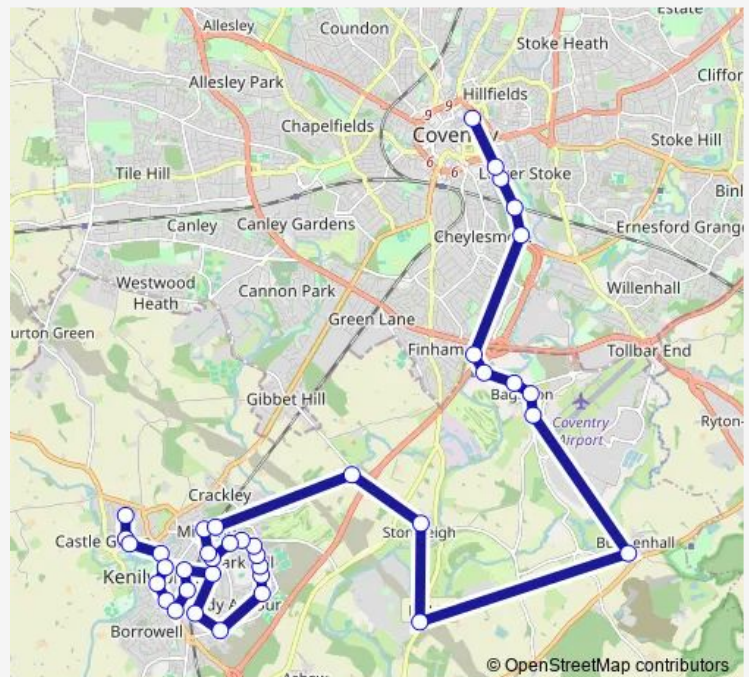

Framlingham Grove

Allitt Grove

Willow Meer

Route schedule

Rose Croft — Pool Meadow Bus Station

Monday 11:47-14:22

Tuesday 11:47-14:22

Wednesday 11:47-14:22

Thursday 11:47-14:22

Friday 11:47-14:22

Saturday 11:47-14:22

Sunday —

Route info

Direction: Rose Croft

Stops: 38

Trip Duration: 1 hour 8 min

Sunday —

Route info

Direction: Rose Croft

Stops: 47

Trip Duration: 1 hour 12 min

Stoneleigh Close

N.a.c. Main Entrance

Bus Shelter