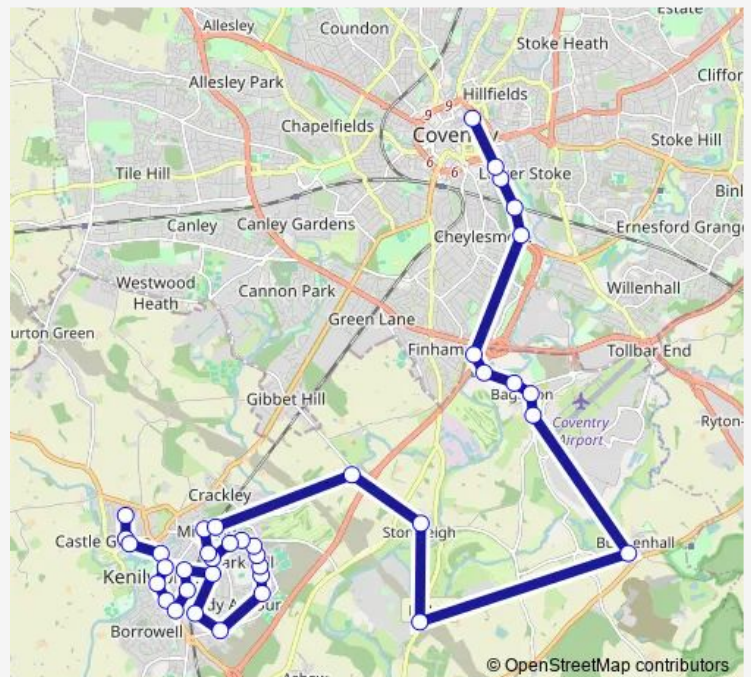

Framlingham Grove

Allitt Grove

Willow Meer

Route schedule

Rose Croft — Pool Meadow Bus Station

Monday 11:47-14:22

Tuesday 11:47-14:22

Wednesday 11:47-14:22

Thursday 11:47-14:22

Friday 11:47-14:22

Saturday 11:47-14:22

Sunday —

Route info

Direction: Rose Croft

Stops: 38

Trip Duration: 1 hour 8 min