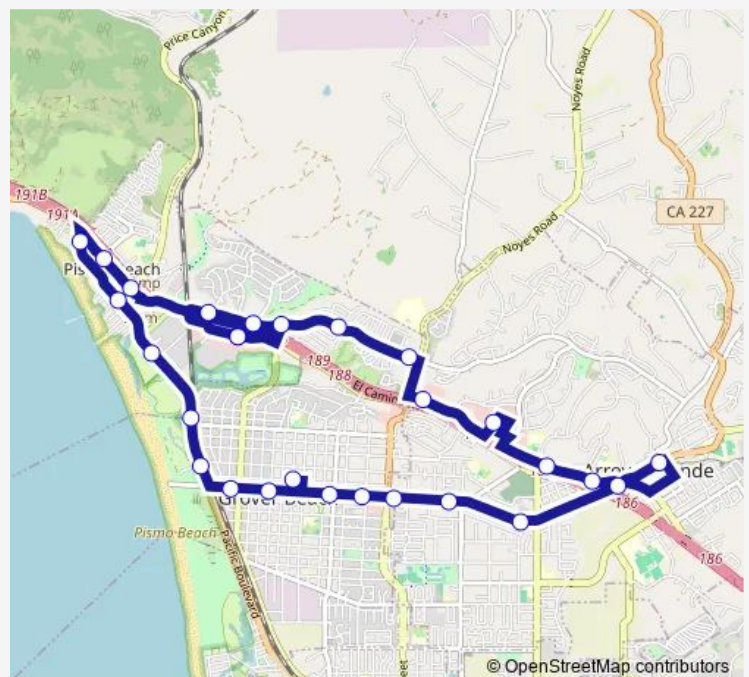

Saturday 07:29-19:04

Sunday 07:29-18:10

Route info

Direction: Pismo Beach Premium Outlets

Stops: 28

Trip Duration: 0 hour 45 min

24 — SCT - Arroyo Grande / Pismo Beach / Grover Beach

Carl's Junior

James Way & Oak Park

James Way & Ridge

James Way & 4th

James Way & Ventana

James Way & Highland

Pismo Beach Premium Outlets

24 Bus time schedules and route maps are available in an offline PDF at [busmaps.com](https://busmaps.com). Use the [busmaps.com](https://busmaps.com) website to see live bus times, train schedule or subway schedule, and step-by-step directions for all public transit in Grover Beach