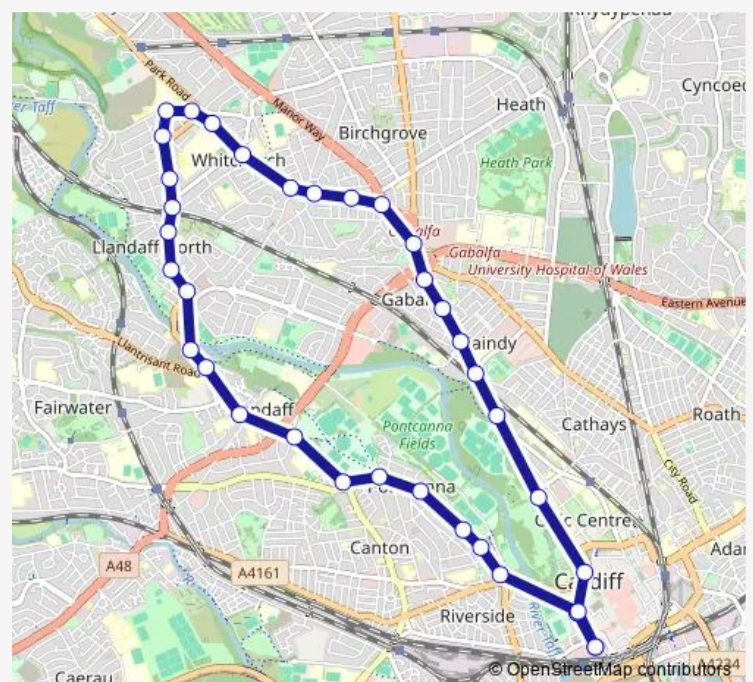

Thursday 07:01-18:15

Friday 07:01-18:15

Saturday 08:27-17:52

Sunday 08:20-18:15

Route info

Direction: Cardiff Bus Interchange Bay 5

Stops: 36

Trip Duration: 0 hour 55 min

24 — Cardiff City Centre - Llandaff North (Circular) via Whitchurch **BusMaps**

Llandaff Station

James & Jenkins

Cow & Snuffers

Bridge Road

Rowing Club

Black Lion

Howells School