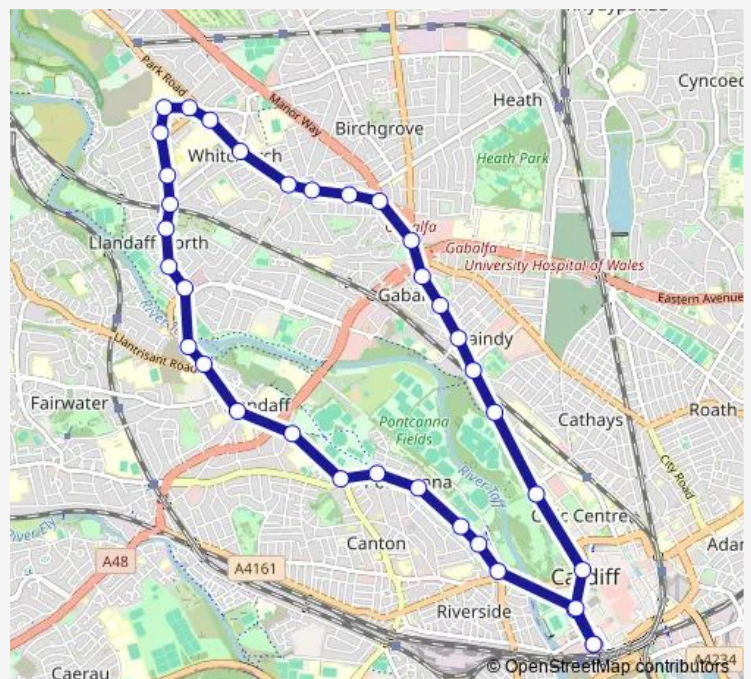

Thursday 07:01-18:15

Friday 07:01-18:15

Saturday 08:27-17:52

Sunday 08:20-18:15

Route info

Direction: Cardiff Bus Interchange Bay 5

Stops: 36

Trip Duration: 1 hour 0 min

24 — Cardiff - Cardiff via Whitchurch

Llandaff Station

James & Jenkins

Cow & Snuffers

Bridge Road

Rowing Club

Black Lion

Howells School