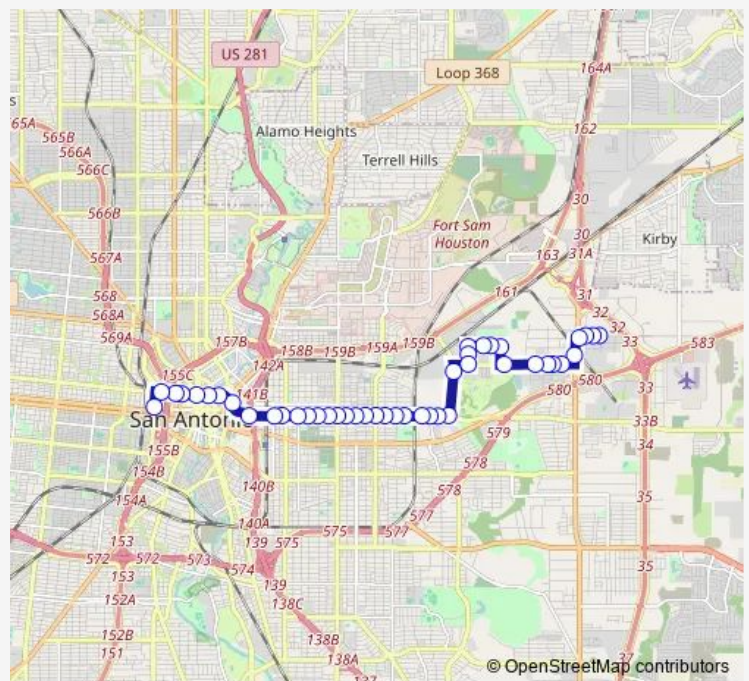

Houston & Grimes

Route schedule

CENTRO PLAZA - SE CORNER — DIETRICE AT TOWNE TWIN VILLAGE

Monday	04:50-21:50
Tuesday	04:50-21:50
Wednesday	04:50-21:50
Thursday	04:50-21:50
Friday	04:50-21:50
Saturday	04:53-21:30
Sunday	04:50-21:31

Route info

Direction: CENTRO PLAZA - SE CORNER

Stops: 46

Trip Duration: 0 hour 42 min

24 — East Houston

Houston & MEL Waiters Way

E. Houston & Rosary

E. Houston & Coca-Cola Pl.

E. Houston AT Coca-Cola Distributor

Frost Bank Center RD. IN Front OF 202

Frost Bank Center RD. Opposite Aniol

Frost Bank CTR DR & Gemblor Rd

Paulsun & Gemblor

Paulsun IN Front OF 1106

Belgium & Paulsun

Belgium Opposite Cameron Elem. Scho

Thursday 04:19-22:19

Friday 04:19-22:19

Saturday 04:19-22:10

Sunday 04:19-22:11

Route info

Direction: DIETRICE AT TOWNE TWIN VILLAGE

Stops: 44

Trip Duration: 0 hour 31 min