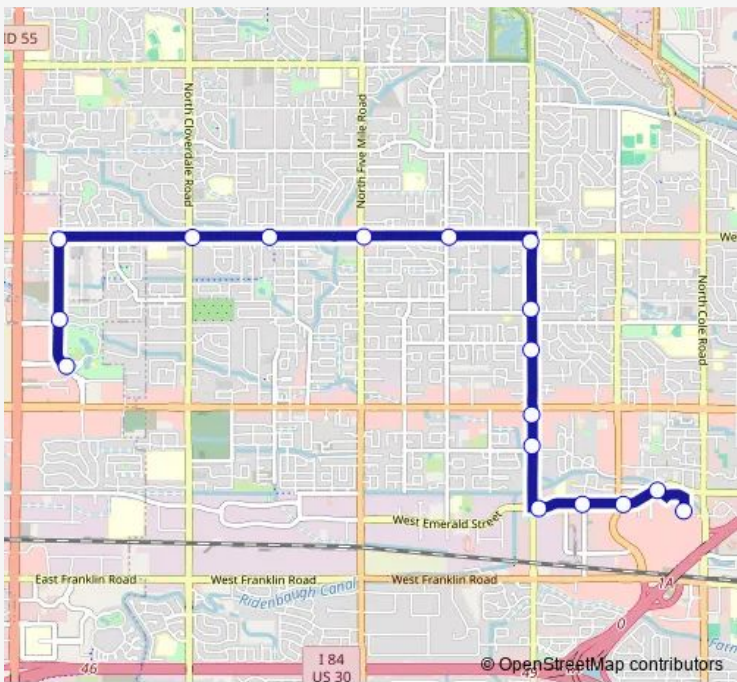

Bus 24 Ustick/Maple Grove

[Go to website](#)

Direction
 N Records Way & E Village Dr Sec — Towne Square Mall P&R
 17 stops
[Open route schedule](#)

- N Records Way & E Village Dr Sec
- N Records Ave & E River Valley St Nem
- N Records Ave & E Ustick Rd Sec
- W Ustick Rd & N Cloverdale Rd Sec
- W Ustick Rd & N Shamrock Ave Swm
- W Ustick Rd & N Five Mile Rd Sec
- W Ustick Rd & N Mitchell St Sec
- N Maple Grove Rd & W Ustick Rd Swc
- N Maple Grove Rd & W Cory Ln Nwc
- N Maple Grove Rd & N Workland Dr Nwc
- N Maple Grove Rd & W Fairview Ave Swm
- N Maple Grove Rd & W Irving St Nwc
- W Emerald St & N Maple Grove Rd Sec
- W Emerald St & N Benjamin Ln Swc
- W Emerald St & N Milwaukee St Sec
- W Emerald St & Brookhaven Dr Swc
- Towne Square Mall P&R

Route schedule
 N Records Way & E Village Dr Sec — Towne Square Mall P&R

Monday	07:26-18:26
Tuesday	07:26-18:26
Wednesday	07:26-18:26
Thursday	07:26-18:26
Friday	07:26-18:26
Saturday	—
Sunday	—

Route info
 Direction: N Records Way & E Village Dr Sec
 Stops: 17
 Trip Duration: 0 hour 18 min

Direction

Towne Square Mall P&R — N Records Way & E Village Dr Sec

17 stops

[Open route schedule](#)

Towne Square Mall P&R

W Emerald St & N Benjamin Ln Nwc

W Emerald St & N Maple Grove Rd Nec

N Maple Grove Rd & W Susan Dr Nem

Route schedule

Towne Square Mall P&R — N Records Way & E Village Dr Sec

Monday 08:00-19:00

Tuesday 08:00-19:00

Wednesday 08:00-19:00

Thursday 08:00-19:00

Friday 08:00-19:00

Saturday —