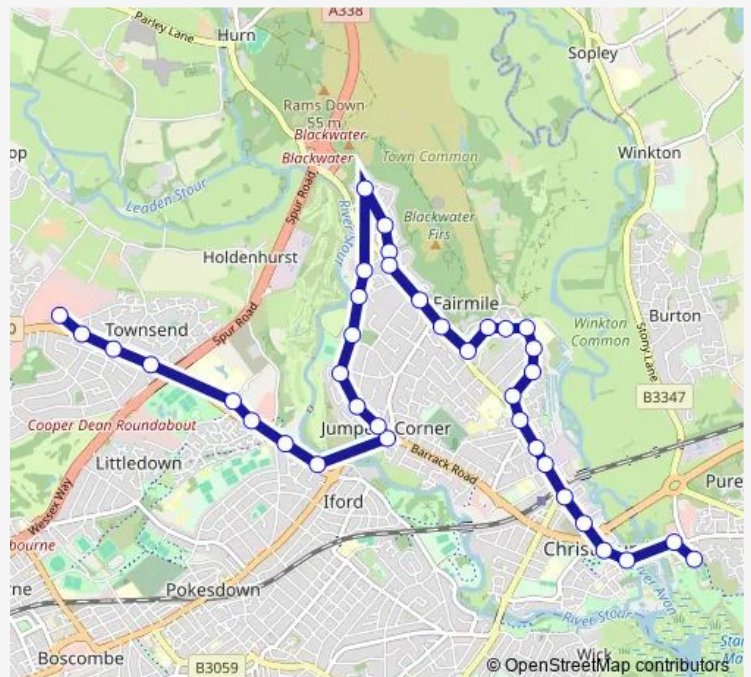

River Way Top

Route schedule

Two Rivers Meet Leisure Centre — Castlepoint

Monday 10:05-13:45

Tuesday —

Wednesday —

Thursday —

Friday —

Saturday —

Sunday —

Route info

Direction: Two Rivers Meet Leisure Centre

Stops: 37

Trip Duration: 0 hour 40 min

24 — Strouden - Christchurch - Purewell

Old Barn Road

Stour Way

Links Drive

Beech Avenue

Chestnut Avenue

Stourvale Avenue

Jumpers Corner

Iford Gardens

Cheriton Avenue

Castle Lane Tesco

Royal Bournemouth Hospital

Littledown Centre

Cooper Dean

Mount Pleasant Drive

Craigmoor Way

Castlepoint

Direction