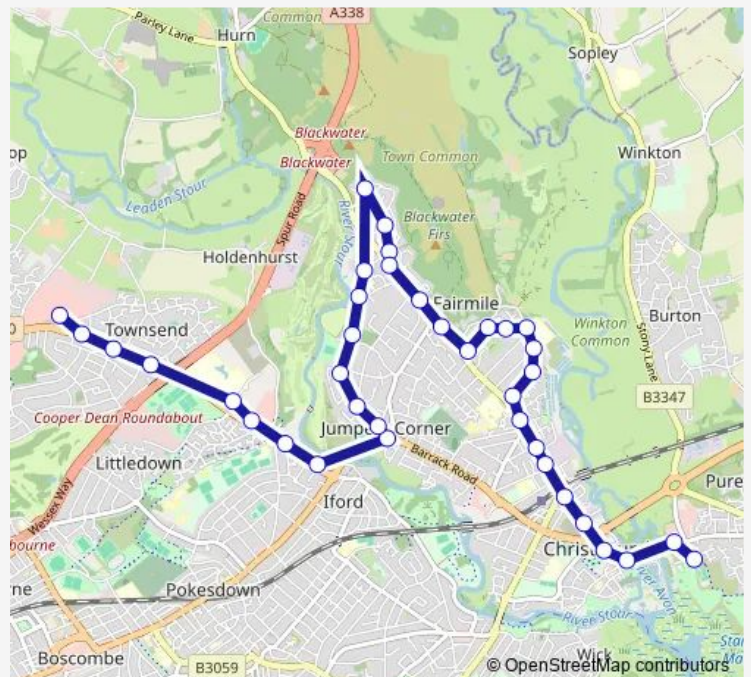

Lincoln Avenue

Essex Avenue

The Grove Top

Hillside Drive

Marlow Drive

Hestan Close

Lynton Crescent

Marlow Drive Shops

River Way Top

Route schedule

Two Rivers Meet Leisure Centre — Castlepoint

Monday 10:05-13:45

Tuesday —

Wednesday —

Thursday —

Friday —

Saturday —

Sunday —

Route info

Direction: Two Rivers Meet Leisure Centre

Stops: 37

Trip Duration: 0 hour 40 min

24 — Strouden - Christchurch - Purewell

Old Barn Road

Stour Way

Links Drive

Beech Avenue

Chestnut Avenue

Stourvale Avenue

Jumpers Corner

Iford Gardens

Cheriton Avenue