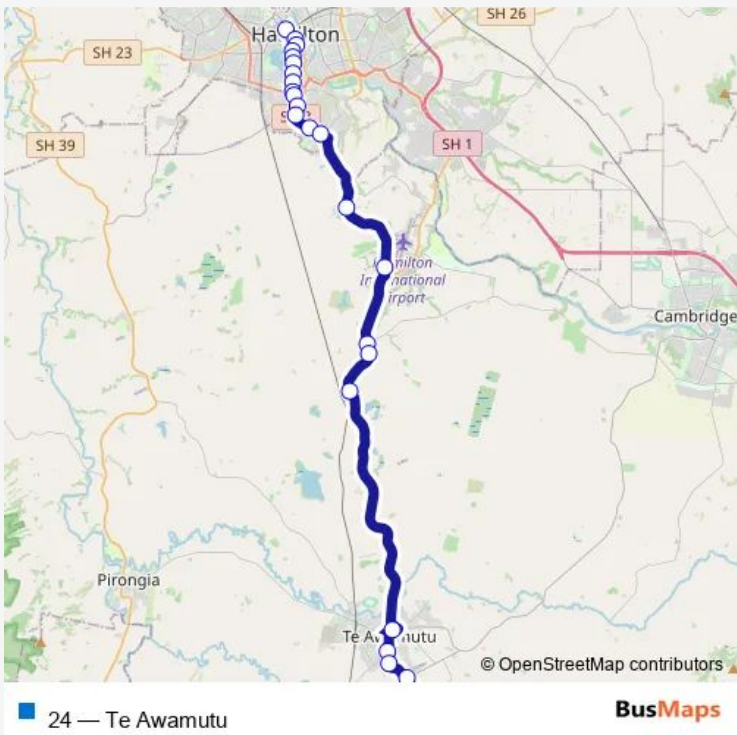

Bus 24 Te Awamutu

[Go to website](#)

Direction
 26 Lyon St - Kihikihi — 199 Peachgrove Rd (opp Southwell School)
 23 stops
[Open route schedule](#)

- 26 Lyon St - Kihikihi
- Kihikihi Rd (near St Leger Rd) (hail2ride)
- Kihikihi Rd (near Bridgman Rd) (hail2ride)
- Kihikiha Rd (opp Mandeno St)(hail2ride)
- 1 Gorst Ave (Te Awamutu I-Site)
- 1755 Ohaupo Rd (near Greenhill Dr)
- Ohaupo Village Northbound (105 Great South Rd)
- Ohaupo Rd (near Douch Rd) (hail2ride)
- Airport Rd (near Jet Park Hotel) (Parknride schoolterm only)
- Devine Rd (Tamahere)
- 330 Cambridge Rd (near Riverlea Rd)
- 292 Cambridge Rd
- 218 Cambridge Rd (Hillcrest Normal School)
- 186 Cambridge Rd
- 150 Cambridge Rd (opp Hillcrest Medical Centre)
- 34 Cambridge Rd
- 108 Naylor St
- 98 Naylor St
- Opp 58 Peachgrove Rd (Hbhs main entrance)
- Peachgrove Rd (Opp Intermediate School)

Route schedule
 26 Lyon St - Kihikihi — 199 Peachgrove Rd (opp Southwell School)

Monday	07:20
Tuesday	07:20
Wednesday	07:20
Thursday	07:20
Friday	07:20
Saturday	—
Sunday	—

Route info
 Direction: 26 Lyon St - Kihikihi
 Stops: 23
 Trip Duration: 0 hour 54 min

127 Peachgrove Rd

Opp 164 Peachgrove Rd (Rail Crossing)

199 Peachgrove Rd (opp Southwell School)

Direction

Transport Centre (Platform H) — 26 Lyon St - Kihikihi

29 stops

[Open route schedule](#)

Transport Centre (Platform H)

Saturday 07:05-17:50

Sunday 07:05-17:50

Route info

Direction: 26 Lyon St - Kihikihi

Stops: 24

Trip Duration: 0 hour 39 min

Direction

200 Peachgrove Rd — 26 Lyon St - Kihikihi