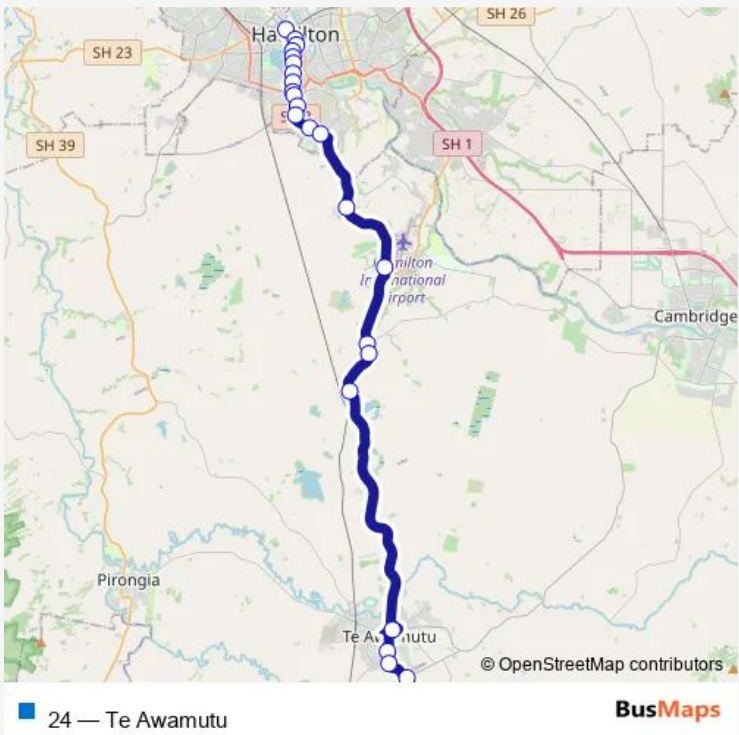

Bus 24 Te Awamutu

[Go to website](#)

Direction
 26 Lyon St - Kihikihi — 199 Peachgrove Rd (opp Southwell School)
 23 stops
[Open route schedule](#)

- 26 Lyon St - Kihikihi
- Kihikihi Rd (near St Leger Rd) (hail2ride)
- Kihikihi Rd (near Bridgman Rd) (hail2ride)
- Kihikiha Rd (opp Mandeno St)(hail2ride)
- 1 Gorst Ave (Te Awamutu I-Site)
- 1755 Ohaupo Rd (near Greenhill Dr)
- Ohaupo Village Northbound (105 Great South Rd)
- Ohaupo Rd (near Douch Rd) (hail2ride)
- Airport Rd (near Jet Park Hotel) (Parknride schoolterm only)
- Devine Rd (Tamahere)
- 330 Cambridge Rd (near Riverlea Rd)
- 292 Cambridge Rd
- 218 Cambridge Rd (Hillcrest Normal School)
- 186 Cambridge Rd
- 150 Cambridge Rd (opp Hillcrest Medical Centre)
- 34 Cambridge Rd
- 108 Naylor St
- 98 Naylor St
- Opp 58 Peachgrove Rd (Hbhs main entrance)
- Peachgrove Rd (Opp Intermediate School)

Route schedule
 26 Lyon St - Kihikihi — 199 Peachgrove Rd (opp Southwell School)

Monday	07:20
Tuesday	07:20
Wednesday	07:20
Thursday	07:20
Friday	07:20
Saturday	—
Sunday	—

Route info
 Direction: 26 Lyon St - Kihikihi
 Stops: 23
 Trip Duration: 0 hour 54 min

127 Peachgrove Rd

Opp 164 Peachgrove Rd (Rail Crossing)

199 Peachgrove Rd (opp Southwell School)

Direction

Transport Centre (Platform H) — 26 Lyon St - Kihikihi

29 stops

[Open route schedule](#)

Transport Centre (Platform H)

Saturday 07:05-17:50

Sunday 07:05-17:50

Route info

Direction: 26 Lyon St - Kihikihi

Stops: 24

Trip Duration: 0 hour 45 min

Direction

200 Peachgrove Rd — 26 Lyon St - Kihikihi