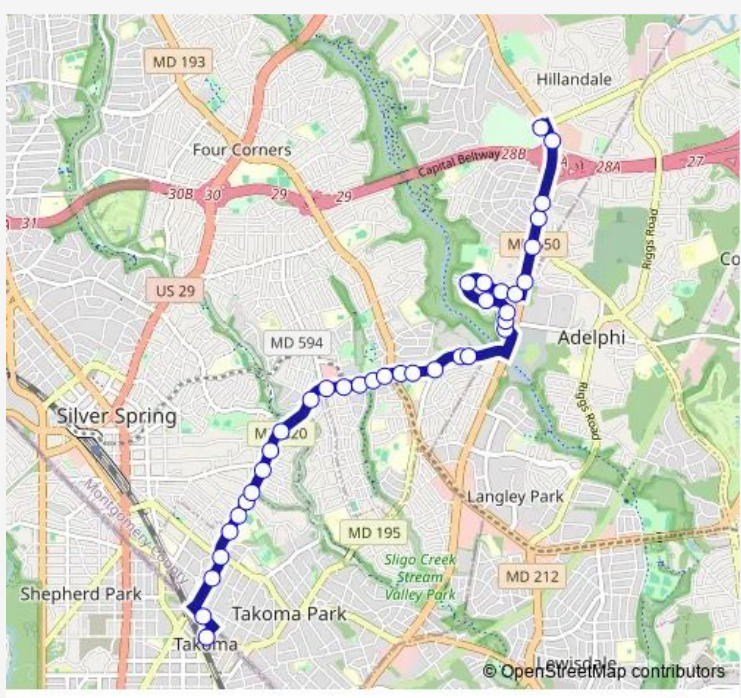

Bus 24 24-Hillandale-Takoma

[Go to website](#)

Direction
 Powder Mill RD & NEW Hampshire Ave — Takoma Station & BAY G
 34 stops
[Open route schedule](#)

- Powder Mill RD & NEW Hampshire Ave
- NEW Hampshire AVE & Powder Mill Rd
- NEW Hampshire AVE & Elton Rd
- NEW Hampshire AVE & Oakview Dr
- NEW Hampshire AVE & Dilston Rd
- NEW Hampshire AVE & FOX St
- Northampton DR & Avenel Rd
- Northampton DR & @863
- Northampton DR & Beacon Rd
- Northampton DR & Colony Rd
- Southampton DR & Beacon Rd
- Southampton DR & @306
- Southampton DR & Ames Rd
- Piney Branch RD & NEW Hampshire Ave
- Piney Branch RD & Carroll Ave
- Piney Branch RD & Carroll Ave
- Piney Branch RD & Kodiak Dr
- Piney Branch RD & University Blvd
- Piney Branch RD & University Blvd
- Piney Branch RD & Barron St
- Piney Branch RD & Garland Ave

Route schedule
 Powder Mill RD & NEW Hampshire Ave — Takoma Station & BAY G

Monday	05:25-08:30
Tuesday	05:25-08:30
Wednesday	05:25-08:30
Thursday	05:25-08:30
Friday	05:25-08:30
Saturday	—
Sunday	—

Route info
 Direction: Powder Mill RD & NEW Hampshire Ave
 Stops: 34
 Trip Duration: 0 hour 20 min

24 — 24-Hillandale-Takoma BusMaps

Piney Branch RD & Arliss St

Piney Branch RD & Greenwood Ave

Piney Branch RD & Flower Ave

Piney Branch RD & Manchester Rd

Piney Branch RD & Park Crest Dr

Piney Branch RD & Dale Dr

Direction: Takoma Station & BAY H

Stops: 36

Trip Duration: 0 hour 26 min

Southampton DR & @377

Southampton DR & Beacon Rd

Northampton DR & Colony Rd

Northampton DR & Beacon Rd

Northampton DR & Beacon Rd