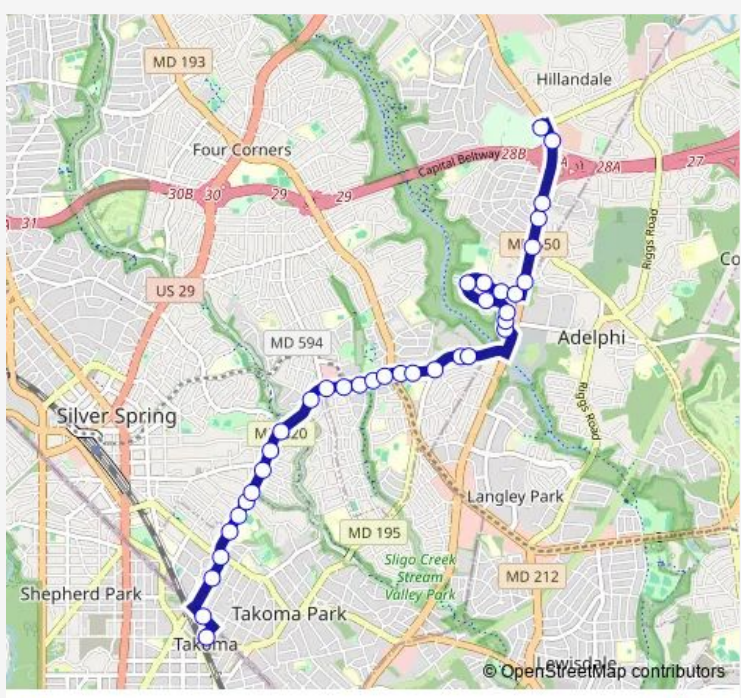

**Direction**  
 Powder Mill RD & NEW Hampshire Ave — Takoma Station & BAY G

34 stops

[Open route schedule](#)

- Powder Mill RD & NEW Hampshire Ave
- NEW Hampshire AVE & Powder Mill Rd
- NEW Hampshire AVE & Elton Rd
- NEW Hampshire AVE & Oakview Dr
- NEW Hampshire AVE & Dilston Rd
- NEW Hampshire AVE & FOX St
- Northampton DR & Avenel Rd
- Northampton DR & @863
- Northampton DR & Beacon Rd
- Northampton DR & Colony Rd
- Southampton DR & Beacon Rd
- Southampton DR & @306
- Southampton DR & Ames Rd
- Piney Branch RD & NEW Hampshire Ave
- Piney Branch RD & Carroll Ave
- Piney Branch RD & Carroll Ave
- Piney Branch RD & Kodiak Dr
- Piney Branch RD & University Blvd
- Piney Branch RD & University Blvd
- Piney Branch RD & Barron St
- Piney Branch RD & Garland Ave

Route schedule

Powder Mill RD & NEW Hampshire Ave — Takoma Station & BAY G

Monday	05:25-08:30
Tuesday	05:25-08:30
Wednesday	05:25-08:30
Thursday	05:25-08:30
Friday	05:25-08:30
Saturday	—
Sunday	—

**Route info**

Direction: Powder Mill RD & NEW Hampshire Ave

Stops: 34

Trip Duration: 0 hour 20 min

24 — 24-Hillandale-Takoma **BusMaps**

Piney Branch RD & Arliss St

Piney Branch RD & Greenwood Ave

Piney Branch RD & Flower Ave

## Route info

Direction: Takoma Station & BAY H

Stops: 36

Trip Duration: 0 hour 26 min

Southampton DR & @377

Southampton DR & Beacon Rd

Northampton DR & Colony Rd

Northampton DR & Beacon Rd