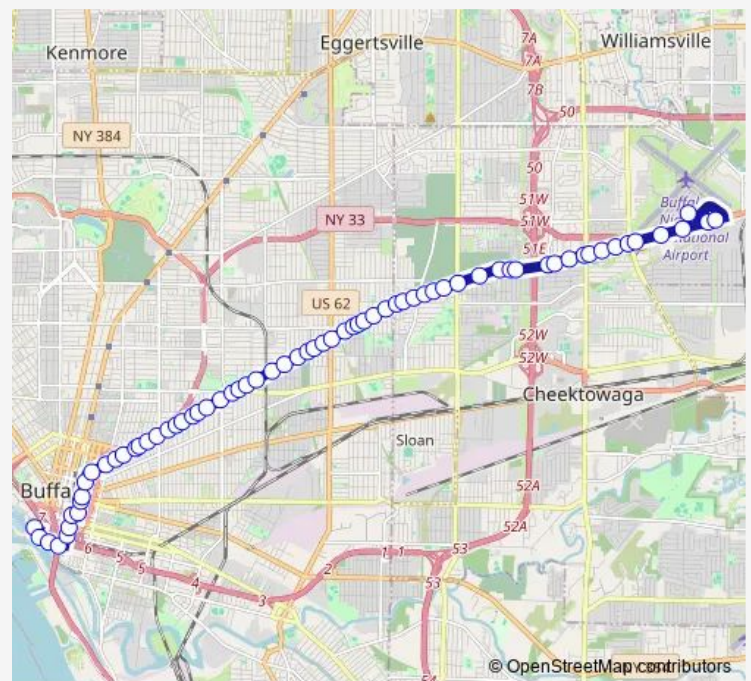

Washington Street Huron Street Sout

Washington Street Mohawk Street Sou

Washington Street Broadway South

Washington Street Eagle Street Sout

Washington Street South Division St

Washington Street Seneca Street Sou

Route schedule

Bnia Driveway Bnia Terminal West — Wilkeson Way Larivere Drive South F

Monday 06:02-08:02

Tuesday 06:02-08:02

Wednesday 06:02-08:02

Thursday 06:02-08:02

Friday 06:02-08:02

Saturday —

Sunday —

Route info

Direction: Bnia Driveway Bnia Terminal West

Stops: 21

Trip Duration: 0 hour 38 min

24 — 24 - Genesee

BusMaps

Direction

Wilkeson Way Larivere Drive South F — Bnia Driveway
 Bnia Terminal West

19 stops

[Open route schedule](#)

Wilkeson Way Larivere Drive South F

Marine Drive Marine Drive Apts West

Marine Drive Commercial Street East