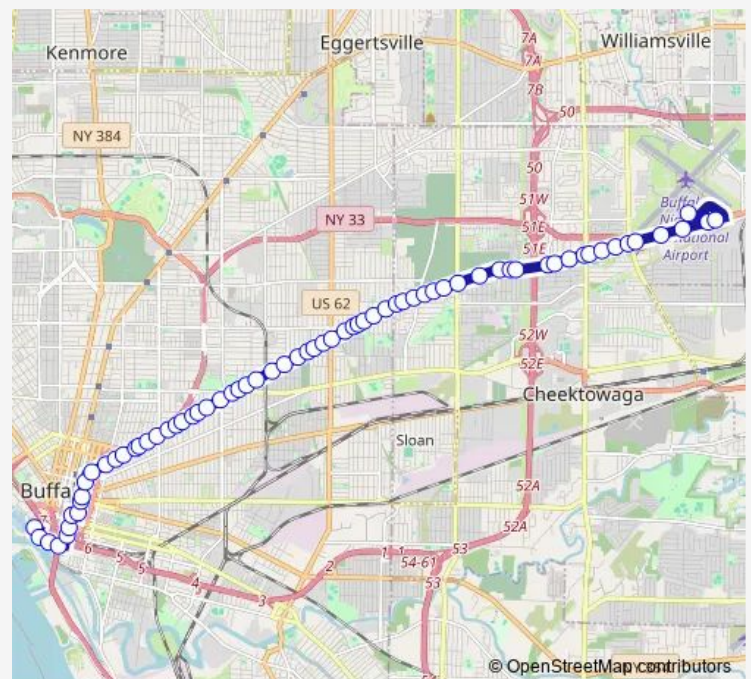

Genesee Street 4220 Genesee Street

Genesee Street 4100 Genesee Street

Buell Park & Ride

Goodell Street Michigan Avenue West

Goodell Street Oak Street West

Washington Street Tupper Street Sou

Washington Street Huron Street Sout

Washington Street Mohawk Street Sou

Washington Street Broadway South

Washington Street Eagle Street Sout

Washington Street South Division St

Washington Street Seneca Street Sou

Washington Street Exchange Street S

### Route schedule

Bnia Driveway Bnia Terminal West — Wilkeson Way Larivere Drive South F

Monday 06:02-08:02

Tuesday 06:02-08:02

Wednesday 06:02-08:02

Thursday 06:02-08:02

Friday 06:02-08:02

Saturday —

### Route info

Direction: Bnia Driveway Bnia Terminal West

Stops: 21

Trip Duration: 0 hour 38 min

24 — 24 - Genesee

**Direction**

Wilkeson Way Larivere Drive South F — Bnia Driveway  
Bnia Terminal West

19 stops