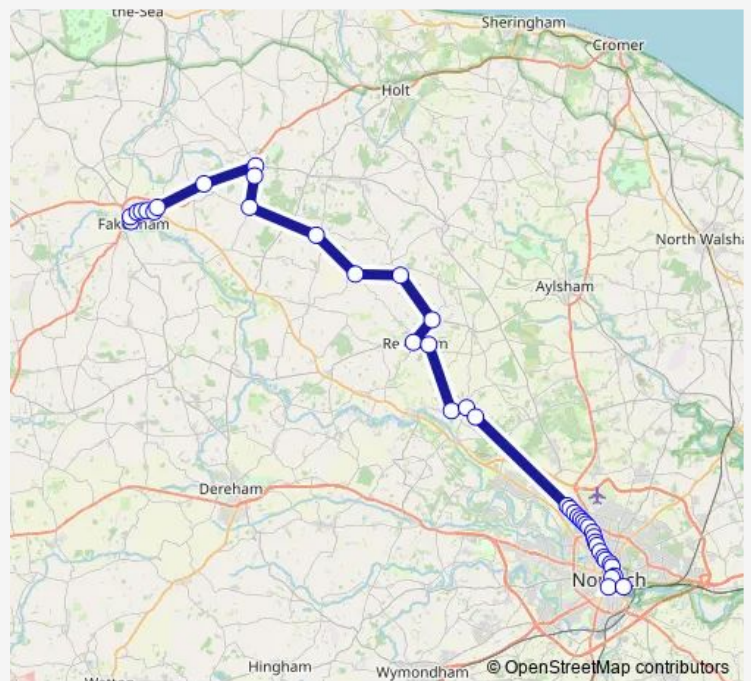

School Road

Post Box

medical centre

Route schedule

Oak Street — Morrisons

Monday 09:15

Tuesday —

Wednesday —

Thursday —

Friday —

Saturday —

Sunday —

Route info

Direction: Oak Street

Stops: 41

Trip Duration: 1 hour 30 min

Merchant Way

The Boundary

Mile Cross Road

Mecca Bingo

Half Mile Road

Penn Grove

Drayton Road

Wingfield Road

Edward Street

Anglia Square

Upper King Street

Castle Meadow

Bus Station

Morrisons

Direction

Morrisons — Oak Street